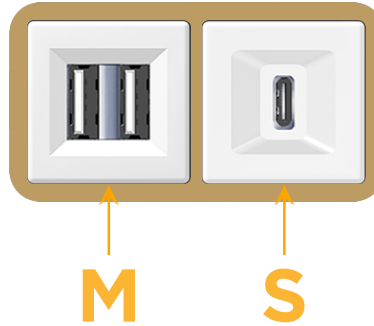

M-POWER-2T

AC POWER & DATA CONNECTIVITY SOLUTION

M-POWER-2TW-MS-BZAB

Distributed by

Mormax Company, Inc.

8 Westchester Plaza

Elmsford, NY 10523

914-699-0101

sales@mormax.com

mormax.com

Metro Light & Power's line of power & data solutions offers sophisticated design elements combined with greater ease of installation. Streamlined and low-profile, enhanced by side-exiting cords, our outlets advance the industry with their cutting edge look and feel. We believe flexibility is key, and we provide a variety of mounting options, including the ability to mount in limited spaces. Our outlets are available in many finishes and configurations, in addition to a custom color and finish capability for our clients.

Bezel Finish: **STANDARD BRONZE (ABS)**

Custom Finishes Available M-POWER-2TW-MS-BZAB

Features:

Module/Port Options:

- **A** Tamper Resistant AC Receptacle
- **E** USB-A & USB-C (20W)
- **M** Double USB-A (Fast Charging Ports - 18W)
- **H** HDMI
- **6** CAT 6
- **12** RJ 12
- **X** Switched AC
- **Y** 3-Way Switch (Low Voltage)
- **V** USB-C (45W High Speed Charging Port)
- **S** USB-C (25W High Speed Charging Port)
- **R** Switched AC (Rocker Switch)
- **D** Dimmer Switch

Plug:

Supplied with Low Profile Flat 45° Angle 120 VAC Plug

Optional Standard Straight 120 VAC Plug

Optional Straight 120 VAC Pass-through Plug

- CLEAN, COMPACT DESIGN
- STREAMLINED
- LOW PROFILE
- SIDE-EXITING CORDS
- PLUG & PLAY
- 6' AC CORD & PLUG (FLAT PLUG STANDARD)
- CUSTOMIZABLE CONFIGURATIONS AND FINISHES
- UL LISTED FOR MOUNTING IN FURNITURE
- 15A