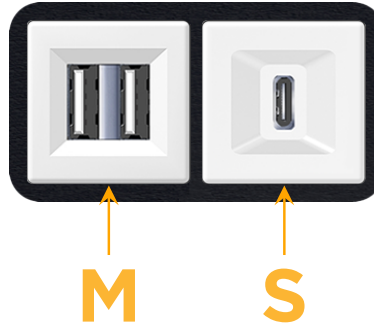

M-POWER-2T

AC POWER & DATA CONNECTIVITY SOLUTION

M-POWER-2TW-MS-B2AB

Distributed by

Mormax Company, Inc.

8 Westchester Plaza

Elmsford, NY 10523

914-699-0101

sales@mormax.com

mormax.com

Metro Light & Power's line of power & data solutions offers sophisticated design elements combined with greater ease of installation. Streamlined and low-profile, enhanced by side-exiting cords, our outlets advance the industry with their cutting edge look and feel. We believe flexibility is key, and we provide a variety of mounting options, including the ability to mount in limited spaces. Our outlets are available in many finishes and configurations, in addition to a custom color and finish capability for our clients.

Bezel Finish: **SATIN BLACK (ABS)**

Custom Finishes Available M-POWER-2TW-MS-B2AB

Features:

Module/Port Options:

- **A** Tamper Resistant AC Receptacle
- **E** USB-A & USB-C (20W)
- **M** Double USB-A (Fast Charging Ports - 18W)
- **H** HDMI
- **6** CAT 6
- **12** RJ 12
- **X** Switched AC
- **Y** 3-Way Switch (Low Voltage)
- **V** USB-C (45W High Speed Charging Port)
- **S** USB-C (25W High Speed Charging Port)
- **R** Switched AC (Rocker Switch)
- **D** Dimmer Switch

Plug:

Supplied with Low Profile Flat 45° Angle 120 VAC Plug

Optional Standard Straight 120 VAC Plug

Optional Straight 120 VAC Pass-through Plug

- CLEAN, COMPACT DESIGN
- STREAMLINED
- LOW PROFILE
- SIDE-EXITING CORDS
- PLUG & PLAY
- 6' AC CORD & PLUG (FLAT PLUG STANDARD)
- CUSTOMIZABLE CONFIGURATIONS AND FINISHES
- UL LISTED FOR MOUNTING IN FURNITURE
- 15A