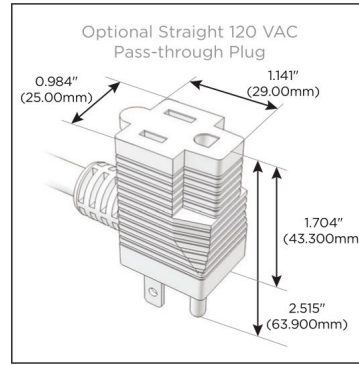

M-POWER-2T

AC POWER & DATA CONNECTIVITY SOLUTION

M-POWER-2TW-MR-CRAB

Specs:

Modules/Ports:

M Double USB-A (Fast Charging Ports - 18W)

R Switched AC (Rocker Switch)

Distributed by

Mormax Company, Inc.

8 Westchester Plaza

Elmsford, NY 10523

914-699-0101

sales@mormax.com

mormax.com

M R