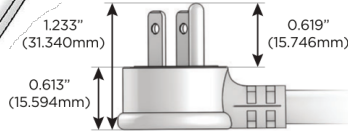

Mormax Company, Inc.

8 Westchester Plaza

Elmsford, NY 10523

914-699-0101

sales@mormax.com

mormax.com

M R