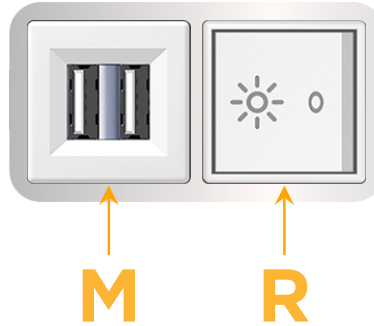

Bezel Finish: **CHROME (ABS)**
Custom Finishes Available M-POWER-2TW-MR-CRAB

Features:

Module/Port Options:

- A** Tamper Resistant AC Receptacle
- E** USB-A & USB-C (20W)
- M** Double USB-A (Fast Charging Ports - 18W)
- H** HDMI
- 6** CAT 6
- 12** RJ 12
- X** Switched AC
- Y** 3-Way Switch (Low Voltage)
- V** USB-C (45W High Speed Charging Port)
- S** USB-C (25W High Speed Charging Port)
- R** Switched AC (Rocker Switch)
- D** Dimmer Switch

Plug:

Supplied with Low Profile Flat 45° Angle 120 VAC Plug

Optional Standard Straight 120 VAC Plug

Optional Straight 120 VAC Pass-through Plug

- CLEAN, COMPACT DESIGN
- STREAMLINED
- LOW PROFILE
- SIDE-EXITING CORDS
- PLUG & PLAY
- 6' AC CORD & PLUG (FLAT PLUG STANDARD)
- CUSTOMIZABLE CONFIGURATIONS AND FINISHES
- UL LISTED FOR MOUNTING IN FURNITURE
- 15A

M-POWER-2T

AC POWER & DATA CONNECTIVITY SOLUTION

M-POWER-2TW-MR-CRAB

Specs:

Modules/Ports:

M Double USB-A (Fast Charging Ports - 18W)

R Switched AC (Rocker Switch)

Distributed by