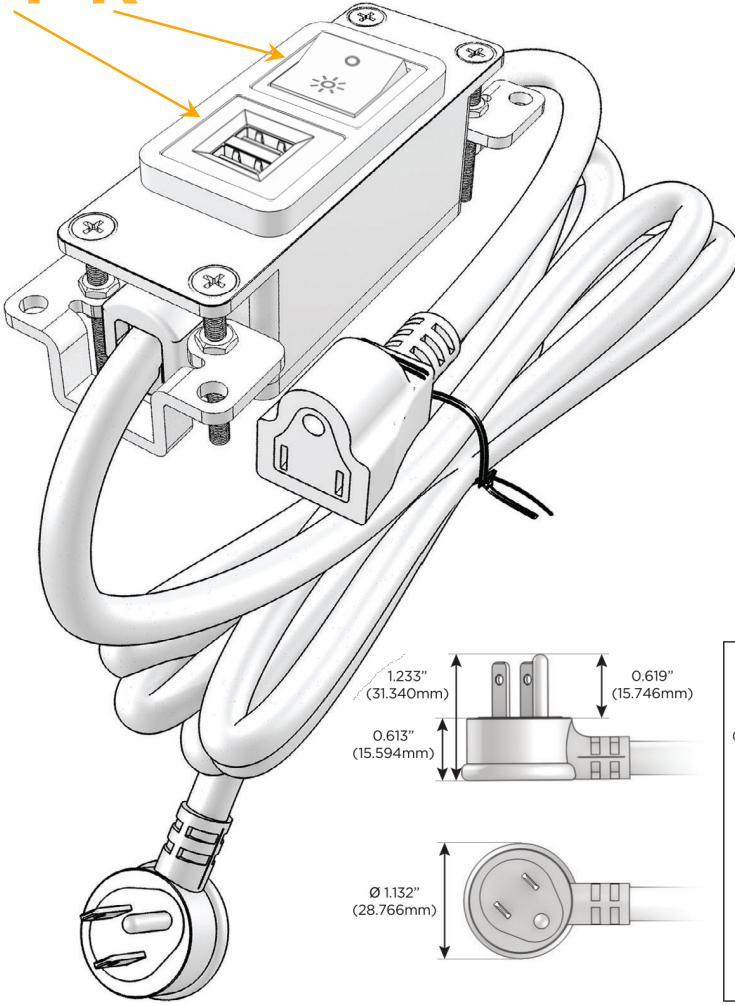

M-POWER-2T

AC POWER & DATA CONNECTIVITY SOLUTION

M-POWER-2TW-MR-CRAB

Specs:

Modules/Ports:

M Double USB-A (Fast Charging Ports - 18W)

R Switched AC (Rocker Switch)

Distributed by

Mormax Company, Inc.

8 Westchester Plaza

Elmsford, NY 10523

914-699-0101

sales@mormax.com

mormax.com

M R