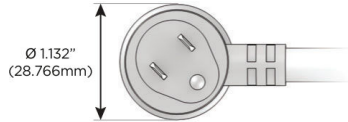

Mormax Company, Inc.

8 Westchester Plaza

Elmsford, NY 10523

914-699-0101

sales@mormax.com

mormax.com

M R