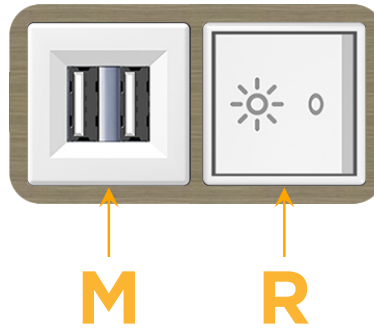

M-POWER-2T

AC POWER & DATA CONNECTIVITY SOLUTION

M-POWER-2TW-MR-BZ5AAB

Distributed by

Mormax Company, Inc.

8 Westchester Plaza

Elmsford, NY 10523

914-699-0101

sales@mormax.com

mormax.com

Metro Light & Power's line of power & data solutions offers sophisticated design elements combined with greater ease of installation. Streamlined and low-profile, enhanced by side-exiting cords, our outlets advance the industry with their cutting edge look and feel. We believe flexibility is key, and we provide a variety of mounting options, including the ability to mount in limited spaces. Our outlets are available in many finishes and configurations, in addition to a custom color and finish capability for our clients.

Bezel Finish: **ANTIQUED ARCHITECTURAL BRONZE (ABS)**

Custom Finishes Available M-POWER-2TW-MR-BZ5AAB

Features:

Module/Port Options:

- **A** Tamper Resistant AC Receptacle
- **E** USB-A & USB-C (20W)
- **M** Double USB-A (Fast Charging Ports - 18W)
- **H** HDMI
- **6** CAT 6
- **12** RJ 12
- **X** Switched AC
- **Y** 3-Way Switch (Low Voltage)
- **V** USB-C (45W High Speed Charging Port)
- **S** USB-C (25W High Speed Charging Port)
- **R** Switched AC (Rocker Switch)
- **D** Dimmer Switch

Plug:

Supplied with Low Profile Flat 45° Angle 120 VAC Plug

Optional Standard Straight 120 VAC Plug

Optional Straight 120 VAC Pass-through Plug

- CLEAN, COMPACT DESIGN
- STREAMLINED
- LOW PROFILE
- SIDE-EXITING CORDS
- PLUG & PLAY
- 6' AC CORD & PLUG (FLAT PLUG STANDARD)
- CUSTOMIZABLE CONFIGURATIONS AND FINISHES
- UL LISTED FOR MOUNTING IN FURNITURE
- 15A