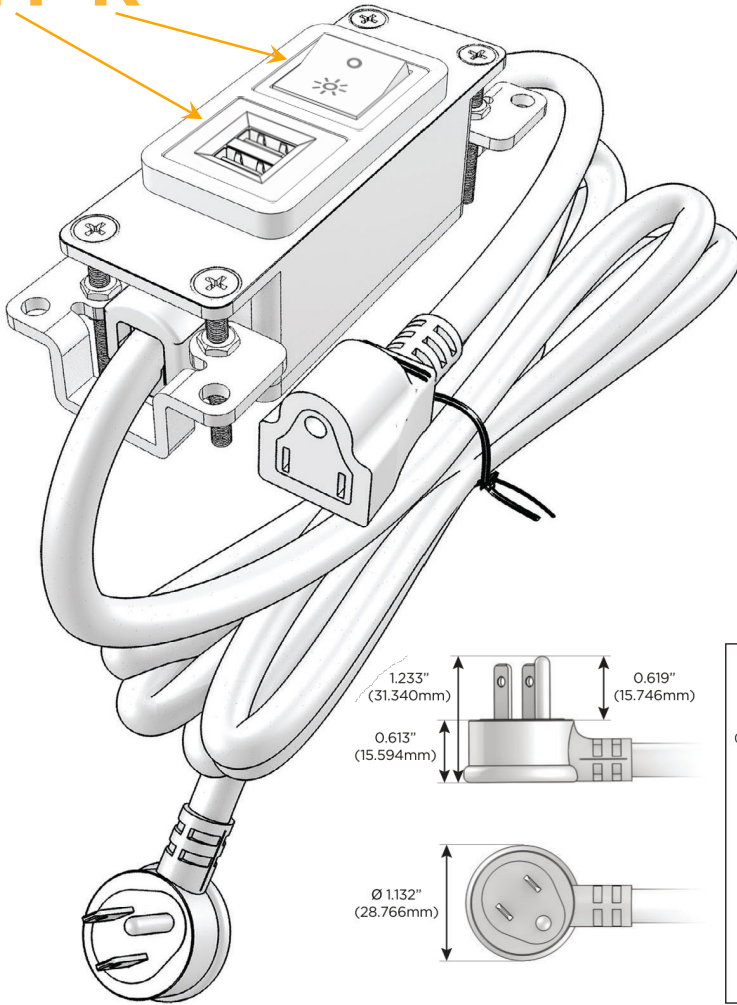

M-POWER-2T

AC POWER & DATA CONNECTIVITY SOLUTION

M-POWER-2TW-MR-BZ5AAB

Specs:

Modules/Ports:

- **M** Double USB-A (Fast Charging Ports - 18W)
- **R** Switched AC (Rocker Switch)

Distributed by

Mormax Company, Inc.

8 Westchester Plaza

Elmsford, NY 10523

914-699-0101

sales@mormax.com

mormax.com

M R