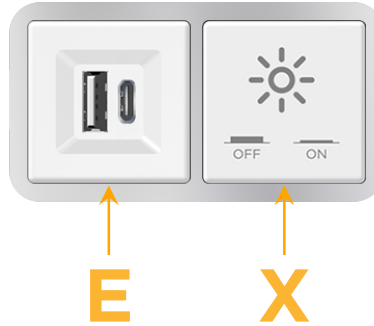

M-POWER-2T

AC POWER & DATA CONNECTIVITY SOLUTION

M-POWER-2TW-EX-SS8B

Distributed by

Mormax Company, Inc.

8 Westchester Plaza

Elmsford, NY 10523

914-699-0101

sales@mormax.com

mormax.com

Metro Light & Power's line of power & data solutions offers sophisticated design elements combined with greater ease of installation. Streamlined and low-profile, enhanced by side-exiting cords, our outlets advance the industry with their cutting edge look and feel. We believe flexibility is key, and we provide a variety of mounting options, including the ability to mount in limited spaces. Our outlets are available in many finishes and configurations, in addition to a custom color and finish capability for our clients.

Bezel Finish: **STAINLESS STEEL MIRROR FINISH**

Custom Finishes Available M-POWER-2TW-EX-SS8B

Features:

Module/Port Options:

- A Tamper Resistant AC Receptacle
- E USB-A & USB-C (20W)
- M Double USB-A (Fast Charging Ports - 18W)
- H HDMI
- 6 CAT 6
- 12 RJ 12
- X Switched AC
- Y 3-Way Switch (Low Voltage)
- V USB-C (45W High Speed Charging Port)
- S USB-C (25W High Speed Charging Port)
- R Switched AC (Rocker Switch)
- D Dimmer Switch

Plug:

Supplied with Low Profile Flat 45° Angle 120 VAC Plug

Optional Standard Straight 120 VAC Plug

Optional Straight 120 VAC Pass-through Plug

- CLEAN, COMPACT DESIGN
- STREAMLINED
- LOW PROFILE
- SIDE-EXITING CORDS
- PLUG & PLAY
- 6' AC CORD & PLUG (FLAT PLUG STANDARD)
- CUSTOMIZABLE CONFIGURATIONS AND FINISHES
- UL LISTED FOR MOUNTING IN FURNITURE
- 15A