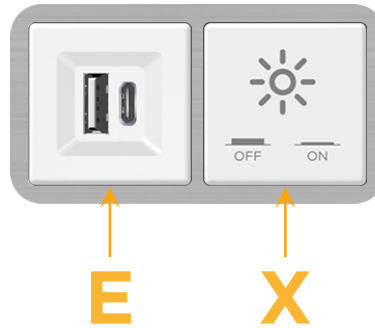

M-POWER-2T

AC POWER & DATA CONNECTIVITY SOLUTION

M-POWER-2TW-EX-SS4B

Distributed by

Mormax Company, Inc.

8 Westchester Plaza

Elmsford, NY 10523

914-699-0101

sales@mormax.com

mormax.com

Metro Light & Power's line of power & data solutions offers sophisticated design elements combined with greater ease of installation. Streamlined and low-profile, enhanced by side-exiting cords, our outlets advance the industry with their cutting edge look and feel. We believe flexibility is key, and we provide a variety of mounting options, including the ability to mount in limited spaces. Our outlets are available in many finishes and configurations, in addition to a custom color and finish capability for our clients.

Bezel Finish: **STAINLESS STEEL BRUSHED**

Custom Finishes Available M-POWER-2TW-EX-SS4B

Features:

Module/Port Options:

- A Tamper Resistant AC Receptacle
- E USB-A & USB-C (20W)
- M Double USB-A (Fast Charging Ports - 18W)
- H HDMI
- 6 CAT 6
- 12 RJ 12
- X Switched AC
- Y 3-Way Switch (Low Voltage)
- V USB-C (45W High Speed Charging Port)
- S USB-C (25W High Speed Charging Port)
- R Switched AC (Rocker Switch)
- D Dimmer Switch

Plug:

Supplied with Low Profile Flat 45° Angle 120 VAC Plug

Optional Standard Straight 120 VAC Plug

Optional Straight 120 VAC Pass-through Plug

- CLEAN, COMPACT DESIGN
- STREAMLINED
- LOW PROFILE
- SIDE-EXITING CORDS
- PLUG & PLAY
- 6' AC CORD & PLUG (FLAT PLUG STANDARD)
- CUSTOMIZABLE CONFIGURATIONS AND FINISHES
- UL LISTED FOR MOUNTING IN FURNITURE
- 15A