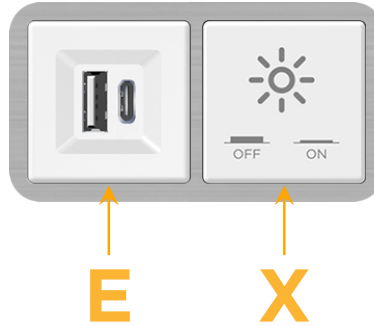

M-POWER-2T

AC POWER & DATA CONNECTIVITY SOLUTION

M-POWER-2TW-EX-SS4AB

Distributed by

Mormax Company, Inc.

8 Westchester Plaza

Elmsford, NY 10523

914-699-0101

sales@mormax.com

mormax.com

Metro Light & Power's line of power & data solutions offers sophisticated design elements combined with greater ease of installation. Streamlined and low-profile, enhanced by side-exiting cords, our outlets advance the industry with their cutting edge look and feel. We believe flexibility is key, and we provide a variety of mounting options, including the ability to mount in limited spaces. Our outlets are available in many finishes and configurations, in addition to a custom color and finish capability for our clients.

Bezel Finish: **BRUSHED STAINLESS (ABS)**

Custom Finishes Available M-POWER-2TW-EX-SS4AB

Features:

Module/Port Options:

- A Tamper Resistant AC Receptacle
- E USB-A & USB-C (20W)
- M Double USB-A (Fast Charging Ports - 18W)
- H HDMI
- 6 CAT 6
- 12 RJ 12
- X Switched AC
- Y 3-Way Switch (Low Voltage)
- V USB-C (45W High Speed Charging Port)
- S USB-C (25W High Speed Charging Port)
- R Switched AC (Rocker Switch)
- D Dimmer Switch

Plug:

Supplied with Low Profile Flat 45° Angle 120 VAC Plug

Optional Standard Straight 120 VAC Plug

Optional Straight 120 VAC Pass-through Plug

- CLEAN, COMPACT DESIGN
- STREAMLINED
- LOW PROFILE
- SIDE-EXITING CORDS
- PLUG & PLAY
- 6' AC CORD & PLUG (FLAT PLUG STANDARD)
- CUSTOMIZABLE CONFIGURATIONS AND FINISHES
- UL LISTED FOR MOUNTING IN FURNITURE
- 15A