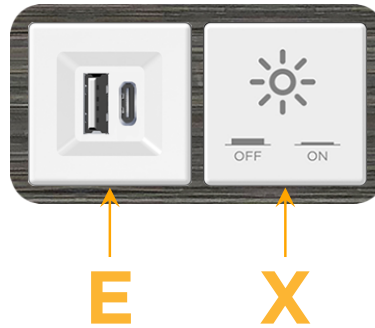

M-POWER-2T

AC POWER & DATA CONNECTIVITY SOLUTION

M-POWER-2TW-EX-S3AB

Distributed by

Mormax Company, Inc.

8 Westchester Plaza

Elmsford, NY 10523

914-699-0101

sales@mormax.com

mormax.com

Metro Light & Power's line of power & data solutions offers sophisticated design elements combined with greater ease of installation. Streamlined and low-profile, enhanced by side-exiting cords, our outlets advance the industry with their cutting edge look and feel. We believe flexibility is key, and we provide a variety of mounting options, including the ability to mount in limited spaces. Our outlets are available in many finishes and configurations, in addition to a custom color and finish capability for our clients.

Bezel Finish: **GUNMETAL (ABS)**

Custom Finishes Available M-POWER-2TW-EX-S3AB

Features:

Module/Port Options:

- **A** Tamper Resistant AC Receptacle
- **E** USB-A & USB-C (20W)
- **M** Double USB-A (Fast Charging Ports - 18W)
- **H** HDMI
- **6** CAT 6
- **12** RJ 12
- **X** Switched AC
- **Y** 3-Way Switch (Low Voltage)
- **V** USB-C (45W High Speed Charging Port)
- **S** USB-C (25W High Speed Charging Port)
- **R** Switched AC (Rocker Switch)
- **D** Dimmer Switch

Plug:

Supplied with Low Profile Flat 45° Angle 120 VAC Plug

Optional Standard Straight 120 VAC Plug

Optional Straight 120 VAC Pass-through Plug

- CLEAN, COMPACT DESIGN
- STREAMLINED
- LOW PROFILE
- SIDE-EXITING CORDS
- PLUG & PLAY
- 6' AC CORD & PLUG (FLAT PLUG STANDARD)
- CUSTOMIZABLE CONFIGURATIONS AND FINISHES
- UL LISTED FOR MOUNTING IN FURNITURE
- 15A