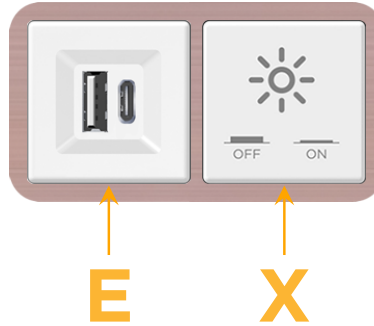

M-POWER-2T

AC POWER & DATA CONNECTIVITY SOLUTION

M-POWER-2TW-EX-CHAB

Distributed by

Mormax Company, Inc.

8 Westchester Plaza

Elmsford, NY 10523

914-699-0101

sales@mormax.com

mormax.com

Metro Light & Power's line of power & data solutions offers sophisticated design elements combined with greater ease of installation. Streamlined and low-profile, enhanced by side-exiting cords, our outlets advance the industry with their cutting edge look and feel. We believe flexibility is key, and we provide a variety of mounting options, including the ability to mount in limited spaces. Our outlets are available in many finishes and configurations, in addition to a custom color and finish capability for our clients.

Bezel Finish: **CHAMPAGNE (ABS)**

Custom Finishes Available M-POWER-2TW-EX-CHAB

Features:

Module/Port Options:

- **A** Tamper Resistant AC Receptacle
- **E** USB-A & USB-C (20W)
- **M** Double USB-A (Fast Charging Ports - 18W)
- **H** HDMI
- **6** CAT 6
- **12** RJ 12
- **X** Switched AC
- **Y** 3-Way Switch (Low Voltage)
- **V** USB-C (45W High Speed Charging Port)
- **S** USB-C (25W High Speed Charging Port)
- **R** Switched AC (Rocker Switch)
- **D** Dimmer Switch

Plug:

Supplied with Low Profile Flat 45° Angle 120 VAC Plug

Optional Standard Straight 120 VAC Plug

Optional Straight 120 VAC Pass-through Plug

- CLEAN, COMPACT DESIGN
- STREAMLINED
- LOW PROFILE
- SIDE-EXITING CORDS
- PLUG & PLAY
- 6' AC CORD & PLUG (FLAT PLUG STANDARD)
- CUSTOMIZABLE CONFIGURATIONS AND FINISHES
- UL LISTED FOR MOUNTING IN FURNITURE
- 15A