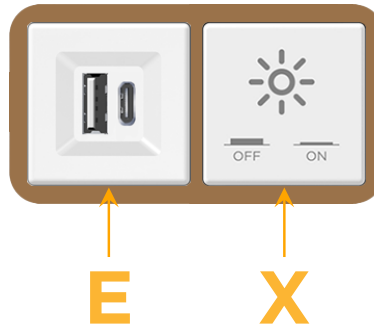

M-POWER-2T

AC POWER & DATA CONNECTIVITY SOLUTION

M-POWER-2TW-EX-BZB

Distributed by

Mormax Company, Inc.

8 Westchester Plaza

Elmsford, NY 10523

914-699-0101

sales@mormax.com

mormax.com

Metro Light & Power's line of power & data solutions offers sophisticated design elements combined with greater ease of installation. Streamlined and low-profile, enhanced by side-exiting cords, our outlets advance the industry with their cutting edge look and feel. We believe flexibility is key, and we provide a variety of mounting options, including the ability to mount in limited spaces. Our outlets are available in many finishes and configurations, in addition to a custom color and finish capability for our clients.

Bezel Finish: **SOLID BRONZE**

Custom Finishes Available M-POWER-2TW-EX-BZB

Features:

Module/Port Options:

- A Tamper Resistant AC Receptacle
- E USB-A & USB-C (20W)
- M Double USB-A (Fast Charging Ports - 18W)
- H HDMI
- 6 CAT 6
- 12 RJ 12
- X Switched AC
- Y 3-Way Switch (Low Voltage)
- V USB-C (45W High Speed Charging Port)
- S USB-C (25W High Speed Charging Port)
- R Switched AC (Rocker Switch)
- D Dimmer Switch

Plug:

Supplied with Low Profile Flat 45° Angle 120 VAC Plug

Optional Standard Straight 120 VAC Plug

Optional Straight 120 VAC Pass-through Plug

- CLEAN, COMPACT DESIGN
- STREAMLINED
- LOW PROFILE
- SIDE-EXITING CORDS
- PLUG & PLAY
- 6' AC CORD & PLUG (FLAT PLUG STANDARD)
- CUSTOMIZABLE CONFIGURATIONS AND FINISHES
- UL LISTED FOR MOUNTING IN FURNITURE
- 15A