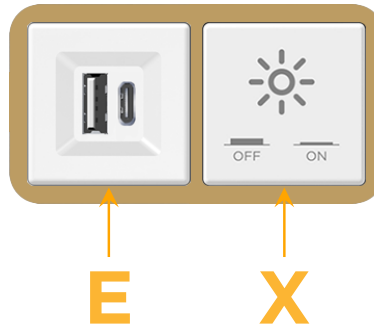

Bezel Finish: **STANDARD BRONZE (ABS)**

Custom Finishes Available M-POWER-2TW-EX-BZAB

Features:

Module/Port Options:

- A Tamper Resistant AC Receptacle
- E USB-A & USB-C (20W)
- M Double USB-A (Fast Charging Ports - 18W)
- H HDMI
- 6 CAT 6
- 12 RJ 12
- X Switched AC
- Y 3-Way Switch (Low Voltage)
- V USB-C (45W High Speed Charging Port)
- S USB-C (25W High Speed Charging Port)
- R Switched AC (Rocker Switch)
- D Dimmer Switch

Plug:

Supplied with Low Profile Flat 45° Angle 120 VAC Plug

Optional Standard Straight 120 VAC Plug

Optional Straight 120 VAC Pass-through Plug

- CLEAN, COMPACT DESIGN
- STREAMLINED
- LOW PROFILE
- SIDE-EXITING CORDS
- PLUG & PLAY
- 6' AC CORD & PLUG (FLAT PLUG STANDARD)
- CUSTOMIZABLE CONFIGURATIONS AND FINISHES
- UL LISTED FOR MOUNTING IN FURNITURE
- 15A