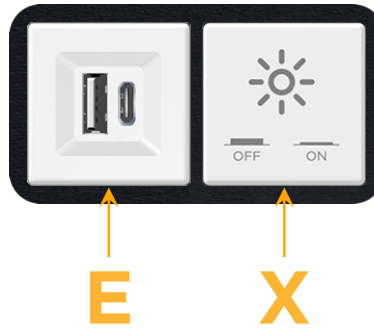

M-POWER-2T

AC POWER & DATA CONNECTIVITY SOLUTION

M-POWER-2TW-EX-BAB

Distributed by

Mormax Company, Inc.

8 Westchester Plaza

Elmsford, NY 10523

914-699-0101

sales@mormax.com

mormax.com

Metro Light & Power's line of power & data solutions offers sophisticated design elements combined with greater ease of installation. Streamlined and low-profile, enhanced by side-exiting cords, our outlets advance the industry with their cutting edge look and feel. We believe flexibility is key, and we provide a variety of mounting options, including the ability to mount in limited spaces. Our outlets are available in many finishes and configurations, in addition to a custom color and finish capability for our clients.

Bezel Finish: **BLACK (ABS)**

Custom Finishes Available M-POWER-2TW-EX-BAB

Features:

Module/Port Options:

- **A** Tamper Resistant AC Receptacle
- **E** USB-A & USB-C (20W)
- **M** Double USB-A (Fast Charging Ports - 18W)
- **H** HDMI
- **6** CAT 6
- **12** RJ 12
- **X** Switched AC
- **Y** 3-Way Switch (Low Voltage)
- **V** USB-C (45W High Speed Charging Port)
- **S** USB-C (25W High Speed Charging Port)
- **R** Switched AC (Rocker Switch)
- **D** Dimmer Switch

Plug:

Supplied with Low Profile Flat 45° Angle 120 VAC Plug

Optional Standard Straight 120 VAC Plug

Optional Straight 120 VAC Pass-through Plug

- CLEAN, COMPACT DESIGN
- STREAMLINED
- LOW PROFILE
- SIDE-EXITING CORDS
- PLUG & PLAY
- 6' AC CORD & PLUG (FLAT PLUG STANDARD)
- CUSTOMIZABLE CONFIGURATIONS AND FINISHES
- UL LISTED FOR MOUNTING IN FURNITURE
- 15A