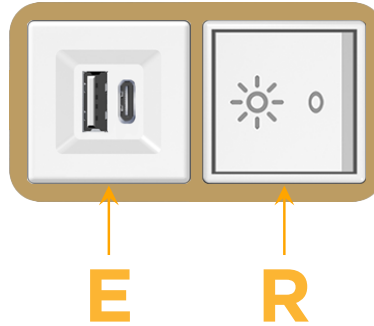

M-POWER-2T

AC POWER & DATA CONNECTIVITY SOLUTION

M-POWER-2TW-ER-BZAB

Distributed by

Mormax Company, Inc.

8 Westchester Plaza

Elmsford, NY 10523

914-699-0101

sales@mormax.com

mormax.com

Metro Light & Power's line of power & data solutions offers sophisticated design elements combined with greater ease of installation. Streamlined and low-profile, enhanced by side-exiting cords, our outlets advance the industry with their cutting edge look and feel. We believe flexibility is key, and we provide a variety of mounting options, including the ability to mount in limited spaces. Our outlets are available in many finishes and configurations, in addition to a custom color and finish capability for our clients.

Bezel Finish: **STANDARD BRONZE (ABS)**

Custom Finishes Available M-POWER-2TW-ER-BZAB

Features:

Module/Port Options:

- A Tamper Resistant AC Receptacle
- E USB-A & USB-C (20W)
- M Double USB-A (Fast Charging Ports - 18W)
- H HDMI
- 6 CAT 6
- 12 RJ 12
- X Switched AC
- Y 3-Way Switch (Low Voltage)
- V USB-C (45W High Speed Charging Port)
- S USB-C (25W High Speed Charging Port)
- R Switched AC (Rocker Switch)
- D Dimmer Switch

Plug:

Supplied with Low Profile Flat 45° Angle 120 VAC Plug

Optional Standard Straight 120 VAC Plug

Optional Straight 120 VAC Pass-through Plug

- CLEAN, COMPACT DESIGN
- STREAMLINED
- LOW PROFILE
- SIDE-EXITING CORDS
- PLUG & PLAY
- 6' AC CORD & PLUG (FLAT PLUG STANDARD)
- CUSTOMIZABLE CONFIGURATIONS AND FINISHES
- UL LISTED FOR MOUNTING IN FURNITURE
- 15A