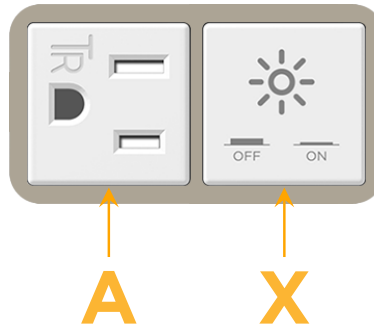

Bezel Finish: **SATIN NICKEL (ABS)**

Custom Finishes Available M-POWER-2TW-AX-SAB

Features:

**Module/Port Options:**

- A** Tamper Resistant AC Receptacle
- E** USB-A & USB-C (20W)
- M** Double USB-A (Fast Charging Ports - 18W)
- H** HDMI
- 6** CAT 6
- 12** RJ 12
- X** Switched AC
- Y** 3-Way Switch (Low Voltage)
- V** USB-C (45W High Speed Charging Port)
- S** USB-C (25W High Speed Charging Port)
- R** Switched AC (Rocker Switch)
- D** Dimmer Switch

**Plug:**

Supplied with Low Profile Flat 45° Angle 120 VAC Plug

Optional Standard Straight 120 VAC Plug

Optional Straight 120 VAC Pass-through Plug

- CLEAN, COMPACT DESIGN
- STREAMLINED
- LOW PROFILE
- SIDE-EXITING CORDS
- PLUG & PLAY
- 6' AC CORD & PLUG (FLAT PLUG STANDARD)
- CUSTOMIZABLE CONFIGURATIONS AND FINISHES
- UL LISTED FOR MOUNTING IN FURNITURE
- 15A