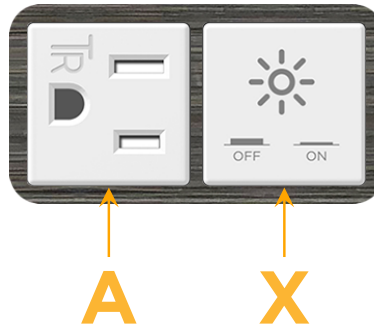

Bezel Finish: **GUNMETAL (ABS)**

Custom Finishes Available M-POWER-2TW-AX-S3AB

Features:

**Module/Port Options:**

- A** Tamper Resistant AC Receptacle
- E** USB-A & USB-C (20W)
- M** Double USB-A (Fast Charging Ports - 18W)
- H** HDMI
- 6** CAT 6
- 12** RJ 12
- X** Switched AC
- Y** 3-Way Switch (Low Voltage)
- V** USB-C (45W High Speed Charging Port)
- S** USB-C (25W High Speed Charging Port)
- R** Switched AC (Rocker Switch)
- D** Dimmer Switch

**Plug:**

Supplied with Low Profile Flat 45° Angle 120 VAC Plug

Optional Standard Straight 120 VAC Plug

Optional Straight 120 VAC Pass-through Plug

- CLEAN, COMPACT DESIGN
- STREAMLINED
- LOW PROFILE
- SIDE-EXITING CORDS
- PLUG & PLAY
- 6' AC CORD & PLUG (FLAT PLUG STANDARD)
- CUSTOMIZABLE CONFIGURATIONS AND FINISHES
- UL LISTED FOR MOUNTING IN FURNITURE
- 15A