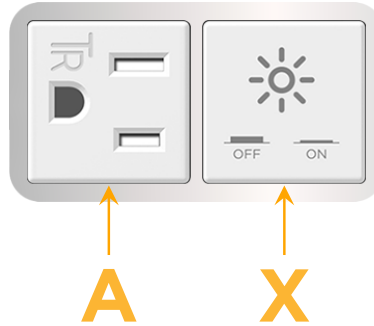

Bezel Finish: **CHROME (ABS)**

Custom Finishes Available M-POWER-2TW-AX-CRAB

Features:

Module/Port Options:

- A** Tamper Resistant AC Receptacle
- E** USB-A & USB-C (20W)
- M** Double USB-A (Fast Charging Ports - 18W)
- H** HDMI
- 6** CAT 6
- 12** RJ 12
- X** Switched AC
- Y** 3-Way Switch (Low Voltage)
- V** USB-C (45W High Speed Charging Port)
- S** USB-C (25W High Speed Charging Port)
- R** Switched AC (Rocker Switch)
- D** Dimmer Switch

Plug:

Supplied with Low Profile Flat 45° Angle 120 VAC Plug

Optional Standard Straight 120 VAC Plug

Optional Straight 120 VAC Pass-through Plug

- CLEAN, COMPACT DESIGN
- STREAMLINED
- LOW PROFILE
- SIDE-EXITING CORDS
- PLUG & PLAY
- 6' AC CORD & PLUG (FLAT PLUG STANDARD)
- CUSTOMIZABLE CONFIGURATIONS AND FINISHES
- UL LISTED FOR MOUNTING IN FURNITURE
- 15A