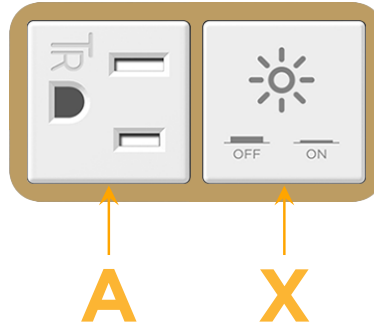

Bezel Finish: **STANDARD BRONZE (ABS)**

Custom Finishes Available M-POWER-2TW-AX-BZAB

Features:

Module/Port Options:

- A** Tamper Resistant AC Receptacle
- E** USB-A & USB-C (20W)
- M** Double USB-A (Fast Charging Ports - 18W)
- H** HDMI
- 6** CAT 6
- 12** RJ 12
- X** Switched AC
- Y** 3-Way Switch (Low Voltage)
- V** USB-C (45W High Speed Charging Port)
- S** USB-C (25W High Speed Charging Port)
- R** Switched AC (Rocker Switch)
- D** Dimmer Switch

Plug:

Supplied with Low Profile Flat 45° Angle 120 VAC Plug

Optional Standard Straight 120 VAC Plug

Optional Straight 120 VAC Pass-through Plug

- CLEAN, COMPACT DESIGN
- STREAMLINED
- LOW PROFILE
- SIDE-EXITING CORDS
- PLUG & PLAY
- 6' AC CORD & PLUG (FLAT PLUG STANDARD)
- CUSTOMIZABLE CONFIGURATIONS AND FINISHES
- UL LISTED FOR MOUNTING IN FURNITURE
- 15A