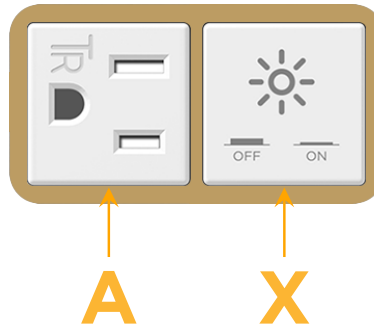

Bezel Finish: **BRASS (ABS)**

Custom Finishes Available M-POWER-2TW-AX-BRAB

Features:

Module/Port Options:

- A** Tamper Resistant AC Receptacle
- E** USB-A & USB-C (20W)
- M** Double USB-A (Fast Charging Ports - 18W)
- H** HDMI
- 6** CAT 6
- 12** RJ 12
- X** Switched AC
- Y** 3-Way Switch (Low Voltage)
- V** USB-C (45W High Speed Charging Port)
- S** USB-C (25W High Speed Charging Port)
- R** Switched AC (Rocker Switch)
- D** Dimmer Switch

Plug:

Supplied with Low Profile Flat 45° Angle 120 VAC Plug

Optional Standard Straight 120 VAC Plug

Optional Straight 120 VAC Pass-through Plug

- CLEAN, COMPACT DESIGN
- STREAMLINED
- LOW PROFILE
- SIDE-EXITING CORDS
- PLUG & PLAY
- 6' AC CORD & PLUG (FLAT PLUG STANDARD)
- CUSTOMIZABLE CONFIGURATIONS AND FINISHES
- UL LISTED FOR MOUNTING IN FURNITURE
- 15A