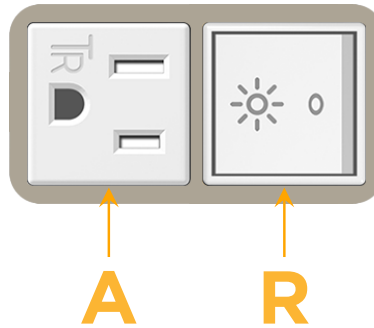

M-POWER-2T

AC POWER & DATA CONNECTIVITY SOLUTION

M-POWER-2TW-AR-SAB

Distributed by

Mormax Company, Inc.

8 Westchester Plaza

Elmsford, NY 10523

914-699-0101

sales@mormax.com

mormax.com

Metro Light & Power's line of power & data solutions offers sophisticated design elements combined with greater ease of installation. Streamlined and low-profile, enhanced by side-exiting cords, our outlets advance the industry with their cutting edge look and feel. We believe flexibility is key, and we provide a variety of mounting options, including the ability to mount in limited spaces. Our outlets are available in many finishes and configurations, in addition to a custom color and finish capability for our clients.

Bezel Finish: **SATIN NICKEL (ABS)**

Custom Finishes Available M-POWER-2TW-AR-SAB

Features:

Module/Port Options:

- **A** Tamper Resistant AC Receptacle
- **E** USB-A & USB-C (20W)
- **M** Double USB-A (Fast Charging Ports - 18W)
- **H** HDMI
- **6** CAT 6
- **12** RJ 12
- **X** Switched AC
- **Y** 3-Way Switch (Low Voltage)
- **V** USB-C (45W High Speed Charging Port)
- **S** USB-C (25W High Speed Charging Port)
- **R** Switched AC (Rocker Switch)
- **D** Dimmer Switch

Plug:

Supplied with Low Profile Flat 45° Angle 120 VAC Plug

Optional Standard Straight 120 VAC Plug

Optional Straight 120 VAC Pass-through Plug

- CLEAN, COMPACT DESIGN
- STREAMLINED
- LOW PROFILE
- SIDE-EXITING CORDS
- PLUG & PLAY
- 6' AC CORD & PLUG (FLAT PLUG STANDARD)
- CUSTOMIZABLE CONFIGURATIONS AND FINISHES
- UL LISTED FOR MOUNTING IN FURNITURE
- 15A