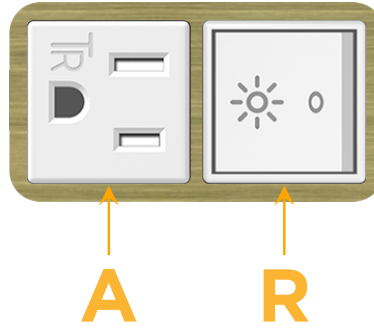

M-POWER-2T

AC POWER & DATA CONNECTIVITY SOLUTION

M-POWER-2TW-AR-BRAAB

Distributed by

Mormax Company, Inc.

8 Westchester Plaza

Elmsford, NY 10523

914-699-0101

sales@mormax.com

mormax.com

Metro Light & Power's line of power & data solutions offers sophisticated design elements combined with greater ease of installation. Streamlined and low-profile, enhanced by side-exiting cords, our outlets advance the industry with their cutting edge look and feel. We believe flexibility is key, and we provide a variety of mounting options, including the ability to mount in limited spaces. Our outlets are available in many finishes and configurations, in addition to a custom color and finish capability for our clients.

Bezel Finish: **BRASS ANTIQUED (ABS)**

Custom Finishes Available M-POWER-2TW-AR-BRAAB

Features:

Module/Port Options:

- **A** Tamper Resistant AC Receptacle
- **E** USB-A & USB-C (20W)
- **M** Double USB-A (Fast Charging Ports - 18W)
- **H** HDMI
- **6** CAT 6
- **12** RJ 12
- **X** Switched AC
- **Y** 3-Way Switch (Low Voltage)
- **V** USB-C (45W High Speed Charging Port)
- **S** USB-C (25W High Speed Charging Port)
- **R** Switched AC (Rocker Switch)
- **D** Dimmer Switch

Plug:

Supplied with Low Profile Flat 45° Angle 120 VAC Plug

Optional Standard Straight 120 VAC Plug

Optional Straight 120 VAC Pass-through Plug

- CLEAN, COMPACT DESIGN
- STREAMLINED
- LOW PROFILE
- SIDE-EXITING CORDS
- PLUG & PLAY
- 6' AC CORD & PLUG (FLAT PLUG STANDARD)
- CUSTOMIZABLE CONFIGURATIONS AND FINISHES
- UL LISTED FOR MOUNTING IN FURNITURE
- 15A