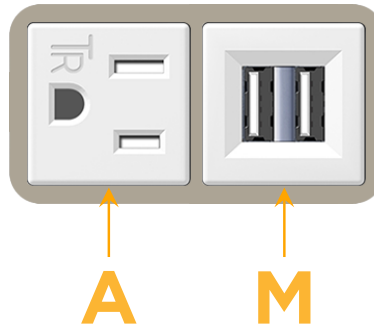

Bezel Finish: **SATIN NICKEL (ABS)**

Custom Finishes Available M-POWER-2TW-AM-SAB

Features:

Module/Port Options:

- A** Tamper Resistant AC Receptacle
- E** USB-A & USB-C (20W)
- M** Double USB-A (Fast Charging Ports - 18W)
- H** HDMI
- 6** CAT 6
- 12** RJ 12
- X** Switched AC
- Y** 3-Way Switch (Low Voltage)
- V** USB-C (45W High Speed Charging Port)
- S** USB-C (25W High Speed Charging Port)
- R** Switched AC (Rocker Switch)
- D** Dimmer Switch

Plug:

Supplied with Low Profile Flat 45° Angle 120 VAC Plug

Optional Standard Straight 120 VAC Plug

Optional Straight 120 VAC Pass-through Plug

- CLEAN, COMPACT DESIGN
- STREAMLINED
- LOW PROFILE
- SIDE-EXITING CORDS
- PLUG & PLAY
- 6' AC CORD & PLUG (FLAT PLUG STANDARD)
- CUSTOMIZABLE CONFIGURATIONS AND FINISHES
- UL LISTED FOR MOUNTING IN FURNITURE
- 15A

M-POWER-2T

AC POWER & DATA CONNECTIVITY SOLUTION

M-POWER-2TW-AM-SAB

Specs:

Modules/Ports:

- A** Tamper Resistant AC Receptacle
- M** Double USB-A (Fast Charging Ports - 18W)

Distributed by

Mormax Company, Inc.