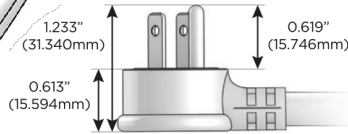

Mormax Company, Inc.

8 Westchester Plaza

Elmsford, NY 10523

914-699-0101

sales@mormax.com

mormax.com

A M