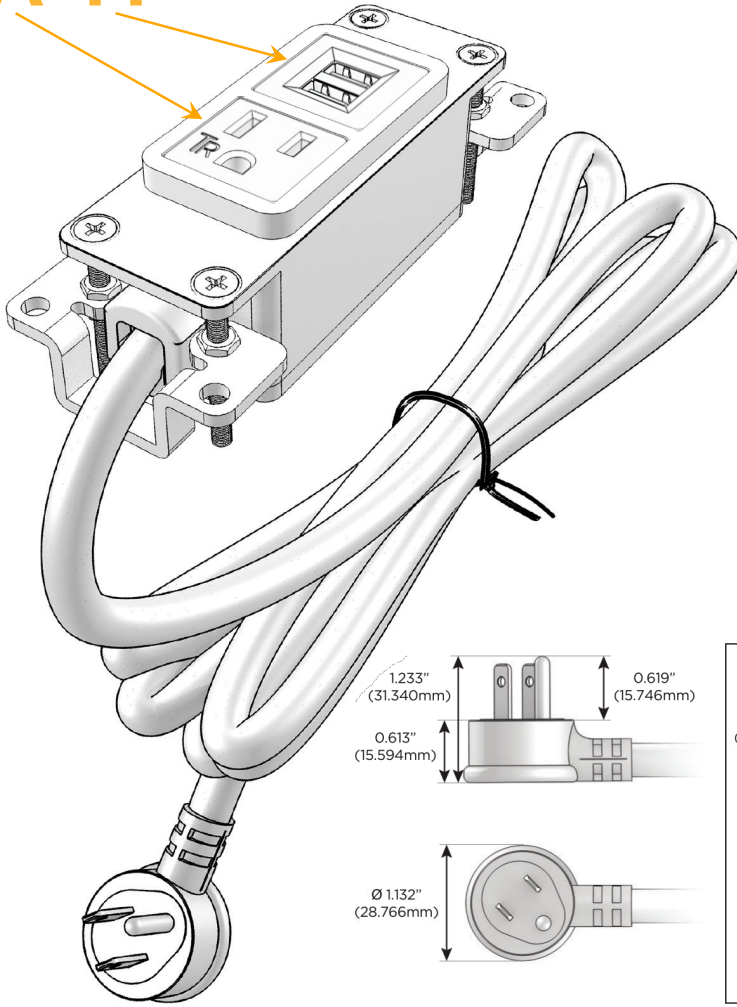

M-POWER-2T

AC POWER & DATA CONNECTIVITY SOLUTION

M-POWER-2TW-AM-SAB

Specs:

Modules/Ports:

- **A** Tamper Resistant AC Receptacle
- **M** Double USB-A (Fast Charging Ports - 18W)

Distributed by

Mormax Company, Inc.

8 Westchester Plaza

Elmsford, NY 10523

914-699-0101

sales@mormax.com

mormax.com

A M