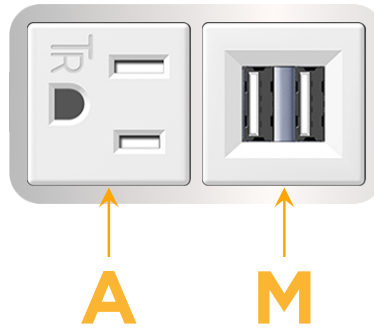

Bezel Finish: **CHROME (ABS)**
Custom Finishes Available M-POWER-2TW-AM-CRAB

Features:

Module/Port Options:

- A** Tamper Resistant AC Receptacle
- E** USB-A & USB-C (20W)
- M** Double USB-A (Fast Charging Ports - 18W)
- H** HDMI
- 6** CAT 6
- 12** RJ 12
- X** Switched AC
- Y** 3-Way Switch (Low Voltage)
- V** USB-C (45W High Speed Charging Port)
- S** USB-C (25W High Speed Charging Port)
- R** Switched AC (Rocker Switch)
- D** Dimmer Switch

Plug:

Supplied with Low Profile Flat 45° Angle 120 VAC Plug

Optional Standard Straight 120 VAC Plug

Optional Straight 120 VAC Pass-through Plug

- CLEAN, COMPACT DESIGN
- STREAMLINED
- LOW PROFILE
- SIDE-EXITING CORDS
- PLUG & PLAY
- 6' AC CORD & PLUG (FLAT PLUG STANDARD)
- CUSTOMIZABLE CONFIGURATIONS AND FINISHES
- UL LISTED FOR MOUNTING IN FURNITURE
- 15A

M-POWER-2T

AC POWER & DATA CONNECTIVITY SOLUTION

M-POWER-2TW-AM-CRAB

Specs:

Modules/Ports:

- A** Tamper Resistant AC Receptacle
- M** Double USB-A (Fast Charging Ports - 18W)

Distributed by

Mormax Company, Inc.