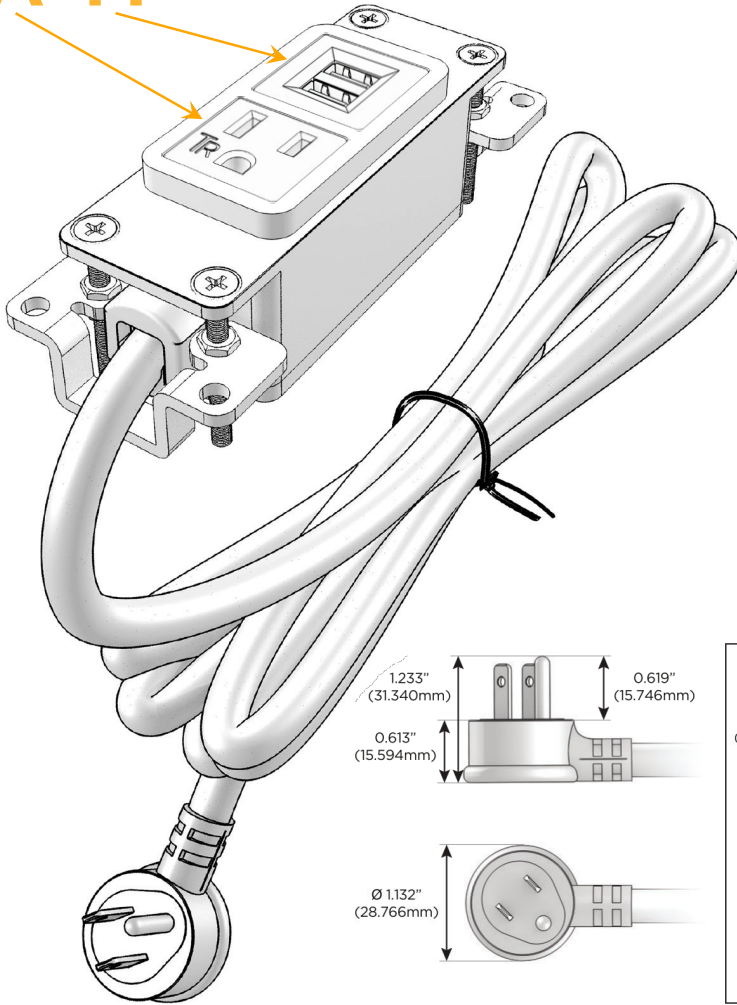

M-POWER-2T

AC POWER & DATA CONNECTIVITY SOLUTION

M-POWER-2TW-AM-CRAB

Specs:

Modules/Ports:

- **A** Tamper Resistant AC Receptacle
- **M** Double USB-A (Fast Charging Ports - 18W)

Distributed by

Mormax Company, Inc.

8 Westchester Plaza

Elmsford, NY 10523

914-699-0101

sales@mormax.com

mormax.com

A M