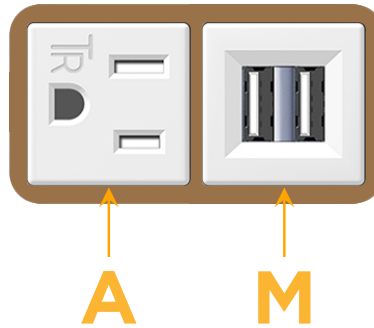

M-POWER-2T

AC POWER & DATA CONNECTIVITY SOLUTION

M-POWER-2TW-AM-BZB

Distributed by

Mormax Company, Inc.

8 Westchester Plaza

Elmsford, NY 10523

914-699-0101

sales@mormax.com

mormax.com

Metro Light & Power's line of power & data solutions offers sophisticated design elements combined with greater ease of installation. Streamlined and low-profile, enhanced by side-exiting cords, our outlets advance the industry with their cutting edge look and feel. We believe flexibility is key, and we provide a variety of mounting options, including the ability to mount in limited spaces. Our outlets are available in many finishes and configurations, in addition to a custom color and finish capability for our clients.

Bezel Finish: **SOLID BRONZE**

Custom Finishes Available M-POWER-2TW-AM-BZB

Features:

Module/Port Options:

- **A** Tamper Resistant AC Receptacle
- **E** USB-A & USB-C (20W)
- **M** Double USB-A (Fast Charging Ports - 18W)
- **H** HDMI
- **6** CAT 6
- **12** RJ 12
- **X** Switched AC
- **Y** 3-Way Switch (Low Voltage)
- **V** USB-C (45W High Speed Charging Port)
- **S** USB-C (25W High Speed Charging Port)
- **R** Switched AC (Rocker Switch)
- **D** Dimmer Switch

Plug:

Supplied with Low Profile Flat 45° Angle 120 VAC Plug

Optional Standard Straight 120 VAC Plug

Optional Straight 120 VAC Pass-through Plug

- CLEAN, COMPACT DESIGN
- STREAMLINED
- LOW PROFILE
- SIDE-EXITING CORDS
- PLUG & PLAY
- 6' AC CORD & PLUG (FLAT PLUG STANDARD)
- CUSTOMIZABLE CONFIGURATIONS AND FINISHES
- UL LISTED FOR MOUNTING IN FURNITURE
- 15A