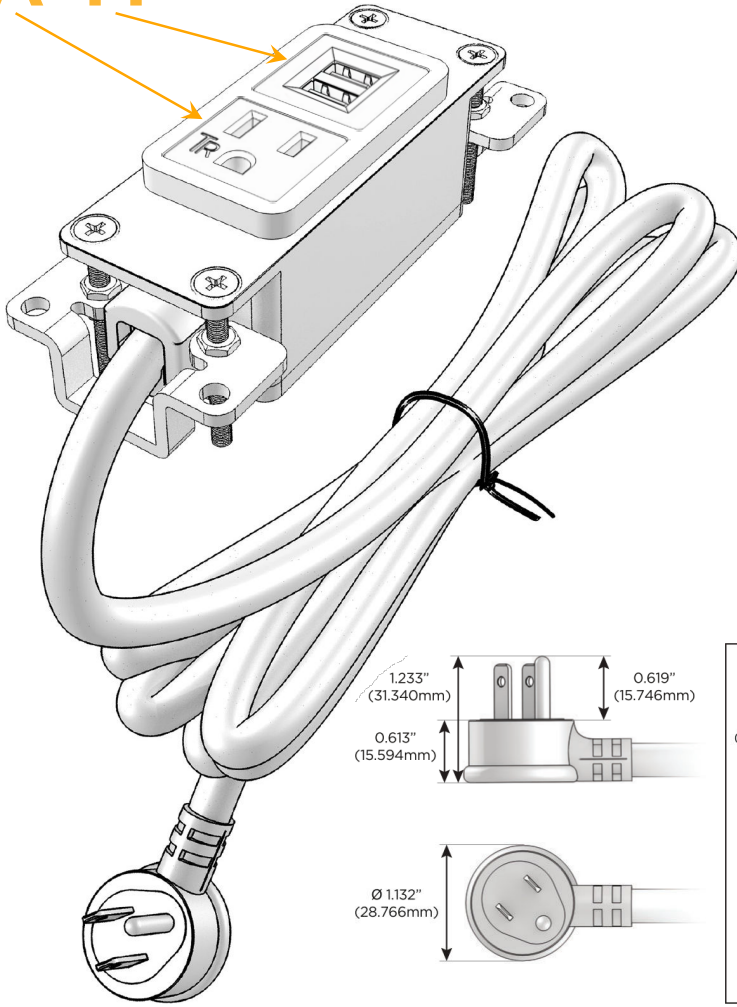

M-POWER-2T

AC POWER & DATA CONNECTIVITY SOLUTION

M-POWER-2TW-AM-BZB

Specs:

Modules/Ports:

- **A** Tamper Resistant AC Receptacle
- **M** Double USB-A (Fast Charging Ports - 18W)

Distributed by

Mormax Company, Inc.

8 Westchester Plaza

Elmsford, NY 10523

914-699-0101

sales@mormax.com

mormax.com

A M