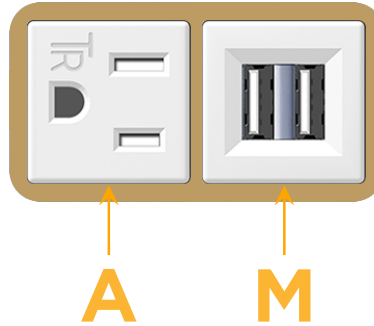

Bezel Finish: **STANDARD BRONZE (ABS)**

Custom Finishes Available M-POWER-2TW-AM-BZAB

Features:

Module/Port Options:

- A** Tamper Resistant AC Receptacle
- E** USB-A & USB-C (20W)
- M** Double USB-A (Fast Charging Ports - 18W)
- H** HDMI
- 6** CAT 6
- 12** RJ 12
- X** Switched AC
- Y** 3-Way Switch (Low Voltage)
- V** USB-C (45W High Speed Charging Port)
- S** USB-C (25W High Speed Charging Port)
- R** Switched AC (Rocker Switch)
- D** Dimmer Switch

Plug:

Supplied with Low Profile Flat 45° Angle 120 VAC Plug

Optional Standard Straight 120 VAC Plug

Optional Straight 120 VAC Pass-through Plug

- CLEAN, COMPACT DESIGN
- STREAMLINED
- LOW PROFILE
- SIDE-EXITING CORDS
- PLUG & PLAY
- 6' AC CORD & PLUG (FLAT PLUG STANDARD)
- CUSTOMIZABLE CONFIGURATIONS AND FINISHES
- UL LISTED FOR MOUNTING IN FURNITURE
- 15A

M-POWER-2T

AC POWER & DATA CONNECTIVITY SOLUTION

M-POWER-2TW-AM-BZAB

Specs:

Modules/Ports:

- A** Tamper Resistant AC Receptacle
- M** Double USB-A (Fast Charging Ports - 18W)

Distributed by

Mormax Company, Inc.