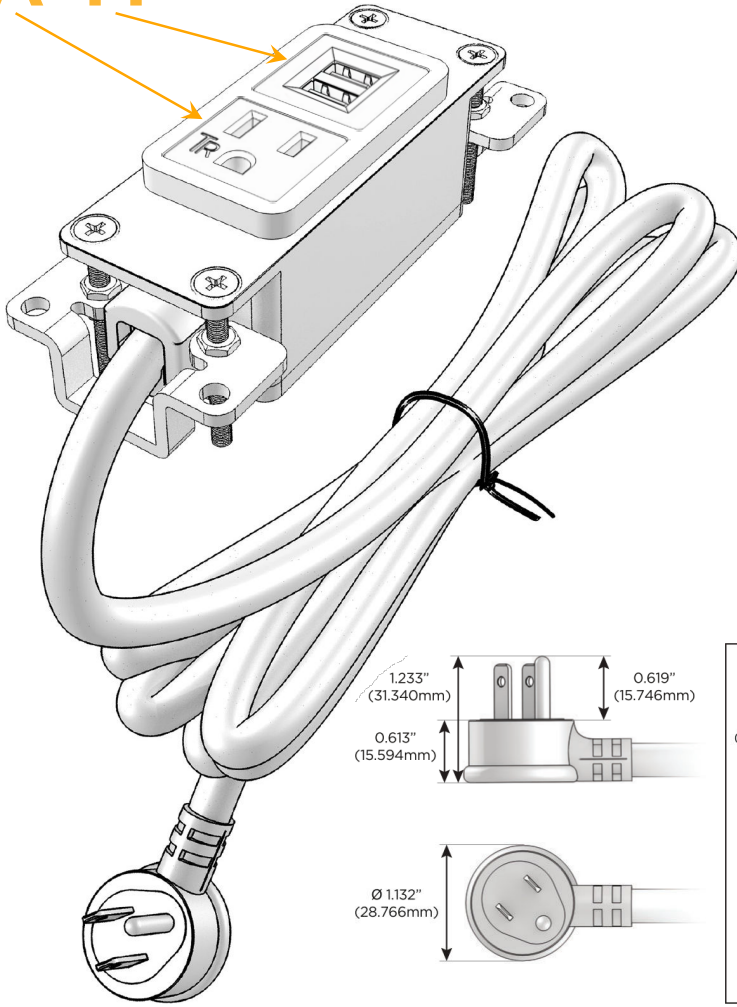

M-POWER-2T

AC POWER & DATA CONNECTIVITY SOLUTION

M-POWER-2TW-AM-BZAB

Specs:

Modules/Ports:

- **A** Tamper Resistant AC Receptacle
- **M** Double USB-A (Fast Charging Ports - 18W)

Distributed by

Mormax Company, Inc.

8 Westchester Plaza

Elmsford, NY 10523

914-699-0101

sales@mormax.com

mormax.com

A M