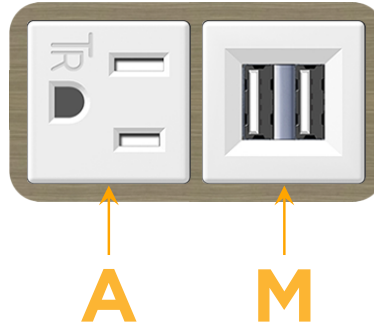

M-POWER-2T

AC POWER & DATA CONNECTIVITY SOLUTION

M-POWER-2TW-AM-BZ5AAB

Distributed by

Mormax Company, Inc.

8 Westchester Plaza

Elmsford, NY 10523

914-699-0101

sales@mormax.com

mormax.com

Metro Light & Power's line of power & data solutions offers sophisticated design elements combined with greater ease of installation. Streamlined and low-profile, enhanced by side-exiting cords, our outlets advance the industry with their cutting edge look and feel. We believe flexibility is key, and we provide a variety of mounting options, including the ability to mount in limited spaces. Our outlets are available in many finishes and configurations, in addition to a custom color and finish capability for our clients.

Bezel Finish: **ANTIQUED ARCHITECTURAL BRONZE (ABS)**

Custom Finishes Available M-POWER-2TW-AM-BZ5AAB

Features:

Module/Port Options:

- **A** Tamper Resistant AC Receptacle
- **E** USB-A & USB-C (20W)
- **M** Double USB-A (Fast Charging Ports - 18W)
- **H** HDMI
- **6** CAT 6
- **12** RJ 12
- **X** Switched AC
- **Y** 3-Way Switch (Low Voltage)
- **V** USB-C (45W High Speed Charging Port)
- **S** USB-C (25W High Speed Charging Port)
- **R** Switched AC (Rocker Switch)
- **D** Dimmer Switch

Plug:

Supplied with Low Profile Flat 45° Angle 120 VAC Plug

Optional Standard Straight 120 VAC Plug

Optional Straight 120 VAC Pass-through Plug

- CLEAN, COMPACT DESIGN
- STREAMLINED
- LOW PROFILE
- SIDE-EXITING CORDS
- PLUG & PLAY
- 6' AC CORD & PLUG (FLAT PLUG STANDARD)
- CUSTOMIZABLE CONFIGURATIONS AND FINISHES
- UL LISTED FOR MOUNTING IN FURNITURE
- 15A