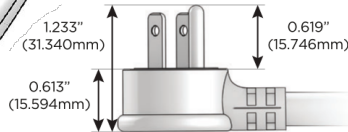

Mormax Company, Inc.

8 Westchester Plaza

Elmsford, NY 10523

914-699-0101

sales@mormax.com

mormax.com

A M