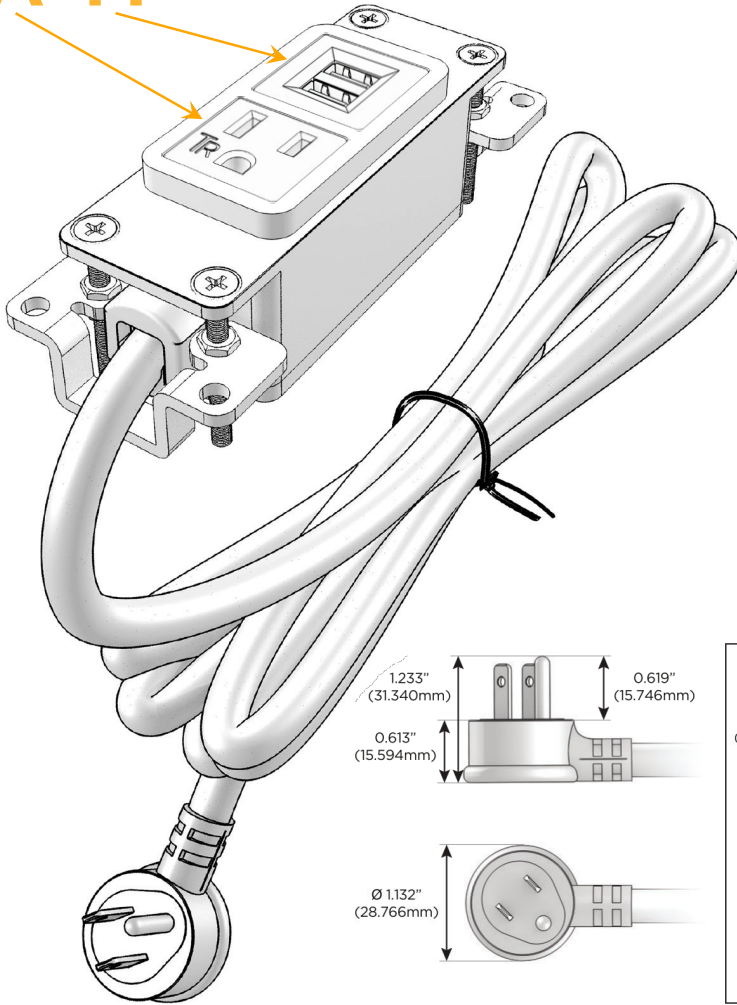

M-POWER-2T

AC POWER & DATA CONNECTIVITY SOLUTION

M-POWER-2TW-AM-BZ5AAB

Specs:

Modules/Ports:

- **A** Tamper Resistant AC Receptacle
- **M** Double USB-A (Fast Charging Ports - 18W)

Distributed by

Mormax Company, Inc.

8 Westchester Plaza

Elmsford, NY 10523

914-699-0101

sales@mormax.com

mormax.com

A M