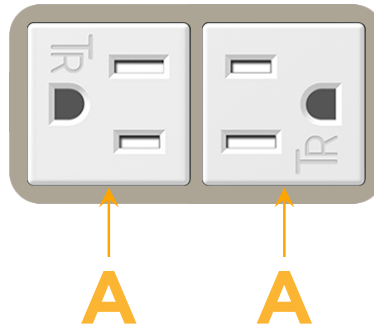

M-POWER-2T

AC POWER & DATA CONNECTIVITY SOLUTION

M-POWER-2TW-AA-SAB

Distributed by

Mormax Company, Inc.

8 Westchester Plaza

Elmsford, NY 10523

914-699-0101

sales@mormax.com

mormax.com

Metro Light & Power's line of power & data solutions offers sophisticated design elements combined with greater ease of installation. Streamlined and low-profile, enhanced by side-exiting cords, our outlets advance the industry with their cutting edge look and feel. We believe flexibility is key, and we provide a variety of mounting options, including the ability to mount in limited spaces. Our outlets are available in many finishes and configurations, in addition to a custom color and finish capability for our clients.

Bezel Finish: **SATIN NICKEL (ABS)**

Custom Finishes Available M-POWER-2TW-AA-SAB

Features:

Module/Port Options:

- **A** Tamper Resistant AC Receptacle
- **E** USB-A & USB-C (20W)
- **M** Double USB-A (Fast Charging Ports - 18W)
- **H** HDMI
- **6** CAT 6
- **12** RJ 12
- **X** Switched AC
- **Y** 3-Way Switch (Low Voltage)
- **V** USB-C (45W High Speed Charging Port)
- **S** USB-C (25W High Speed Charging Port)
- **R** Switched AC (Rocker Switch)
- **D** Dimmer Switch

Plug:

Supplied with Low Profile Flat 45° Angle 120 VAC Plug

Optional Standard Straight 120 VAC Plug

Optional Straight 120 VAC Pass-through Plug

- CLEAN, COMPACT DESIGN
- STREAMLINED
- LOW PROFILE
- SIDE-EXITING CORDS
- PLUG & PLAY
- 6' AC CORD & PLUG (FLAT PLUG STANDARD)
- CUSTOMIZABLE CONFIGURATIONS AND FINISHES
- UL LISTED FOR MOUNTING IN FURNITURE
- 15A