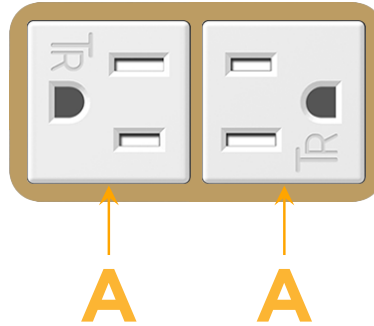

Bezel Finish: **STANDARD BRONZE (ABS)**

Custom Finishes Available M-POWER-2TW-AA-BZAB

Features:

Module/Port Options:

- A** Tamper Resistant AC Receptacle
- E** USB-A & USB-C (20W)
- M** Double USB-A (Fast Charging Ports - 18W)
- H** HDMI
- 6** CAT 6
- 12** RJ 12
- X** Switched AC
- Y** 3-Way Switch (Low Voltage)
- V** USB-C (45W High Speed Charging Port)
- S** USB-C (25W High Speed Charging Port)
- R** Switched AC (Rocker Switch)
- D** Dimmer Switch

Plug:

Supplied with Low Profile Flat 45° Angle 120 VAC Plug

Optional Standard Straight 120 VAC Plug

Optional Straight 120 VAC Pass-through Plug

- CLEAN, COMPACT DESIGN
- STREAMLINED
- LOW PROFILE
- SIDE-EXITING CORDS
- PLUG & PLAY
- 6' AC CORD & PLUG (FLAT PLUG STANDARD)
- CUSTOMIZABLE CONFIGURATIONS AND FINISHES
- UL LISTED FOR MOUNTING IN FURNITURE
- 15A

M-POWER-2T

AC POWER & DATA CONNECTIVITY SOLUTION

M-POWER-2TW-AA-BZAB

Specs:

Modules/Ports:

- A Tamper Resistant AC Receptacle

Distributed by

Mormax Company, Inc.