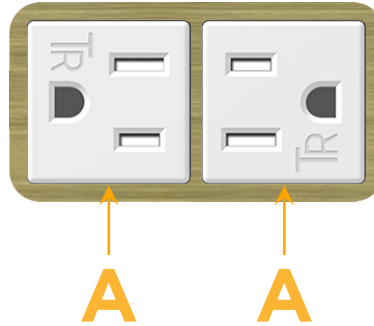

Bezel Finish: **BRASS ANTIQUED (ABS)**

Custom Finishes Available M-POWER-2TW-AA-BRAAB

Features:

Module/Port Options:

- A** Tamper Resistant AC Receptacle
- E** USB-A & USB-C (20W)
- M** Double USB-A (Fast Charging Ports - 18W)
- H** HDMI
- 6** CAT 6
- 12** RJ 12
- X** Switched AC
- Y** 3-Way Switch (Low Voltage)
- V** USB-C (45W High Speed Charging Port)
- S** USB-C (25W High Speed Charging Port)
- R** Switched AC (Rocker Switch)
- D** Dimmer Switch

Plug:

Supplied with Low Profile Flat 45° Angle 120 VAC Plug

Optional Standard Straight 120 VAC Plug

Optional Straight 120 VAC Pass-through Plug

- CLEAN, COMPACT DESIGN
- STREAMLINED
- LOW PROFILE
- SIDE-EXITING CORDS
- PLUG & PLAY
- 6' AC CORD & PLUG (FLAT PLUG STANDARD)
- CUSTOMIZABLE CONFIGURATIONS AND FINISHES
- UL LISTED FOR MOUNTING IN FURNITURE
- 15A

M-POWER-2T

AC POWER & DATA CONNECTIVITY SOLUTION

M-POWER-2TW-AA-BRAAB

Specs:

Modules/Ports:

- A Tamper Resistant AC Receptacle

Distributed by

Mormax Company, Inc.