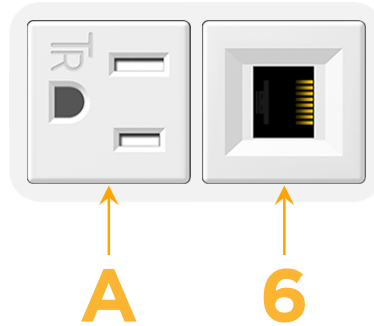

M-POWER-2T

AC POWER & DATA CONNECTIVITY SOLUTION

M-POWER-2TW-A6-WAB

Distributed by

Mormax Company, Inc.

8 Westchester Plaza

Elmsford, NY 10523

914-699-0101

sales@mormax.com

mormax.com

Metro Light & Power's line of power & data solutions offers sophisticated design elements combined with greater ease of installation. Streamlined and low-profile, enhanced by side-exiting cords, our outlets advance the industry with their cutting edge look and feel. We believe flexibility is key, and we provide a variety of mounting options, including the ability to mount in limited spaces. Our outlets are available in many finishes and configurations, in addition to a custom color and finish capability for our clients.

Bezel Finish: **WHITE (ABS)**

Custom Finishes Available M-POWER-2TW-A6-WAB

Features:

Module/Port Options:

- **A** Tamper Resistant AC Receptacle
- **E** USB-A & USB-C (20W)
- **M** Double USB-A (Fast Charging Ports - 18W)
- **H** HDMI
- **6** CAT 6
- **12** RJ 12
- **X** Switched AC
- **Y** 3-Way Switch (Low Voltage)
- **V** USB-C (45W High Speed Charging Port)
- **S** USB-C (25W High Speed Charging Port)
- **R** Switched AC (Rocker Switch)
- **D** Dimmer Switch

Plug:

Supplied with Low Profile Flat 45° Angle 120 VAC Plug

Optional Standard Straight 120 VAC Plug

Optional Straight 120 VAC Pass-through Plug

- CLEAN, COMPACT DESIGN
- STREAMLINED
- LOW PROFILE
- SIDE-EXITING CORDS
- PLUG & PLAY
- 6' AC CORD & PLUG (FLAT PLUG STANDARD)
- CUSTOMIZABLE CONFIGURATIONS AND FINISHES
- UL LISTED FOR MOUNTING IN FURNITURE
- 15A