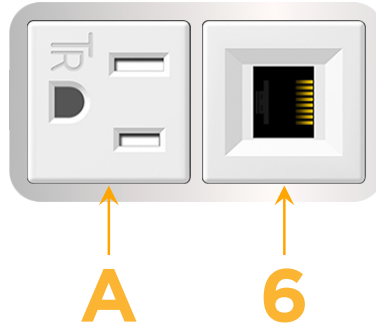

Bezel Finish: **CHROME (ABS)**

Custom Finishes Available M-POWER-2TW-A6-CRAB

Features:

Module/Port Options:

- A** Tamper Resistant AC Receptacle
- E** USB-A & USB-C (20W)
- M** Double USB-A (Fast Charging Ports - 18W)
- H** HDMI
- 6** CAT 6
- 12** RJ 12
- X** Switched AC
- Y** 3-Way Switch (Low Voltage)
- V** USB-C (45W High Speed Charging Port)
- S** USB-C (25W High Speed Charging Port)
- R** Switched AC (Rocker Switch)
- D** Dimmer Switch

Plug:

Supplied with Low Profile Flat 45° Angle 120 VAC Plug

Optional Standard Straight 120 VAC Plug

Optional Straight 120 VAC Pass-through Plug

- CLEAN, COMPACT DESIGN
- STREAMLINED
- LOW PROFILE
- SIDE-EXITING CORDS
- PLUG & PLAY
- 6' AC CORD & PLUG (FLAT PLUG STANDARD)
- CUSTOMIZABLE CONFIGURATIONS AND FINISHES
- UL LISTED FOR MOUNTING IN FURNITURE
- 15A