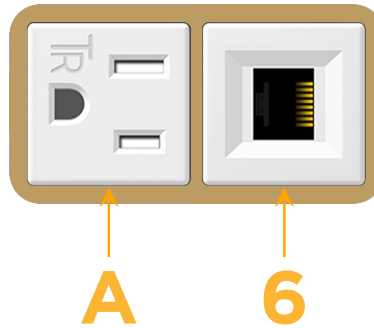

Bezel Finish: **STANDARD BRONZE (ABS)**

Custom Finishes Available M-POWER-2TW-A6-BZAB

Features:

Module/Port Options:

- A** Tamper Resistant AC Receptacle
- E** USB-A & USB-C (20W)
- M** Double USB-A (Fast Charging Ports - 18W)
- H** HDMI
- 6** CAT 6
- 12** RJ 12
- X** Switched AC
- Y** 3-Way Switch (Low Voltage)
- V** USB-C (45W High Speed Charging Port)
- S** USB-C (25W High Speed Charging Port)
- R** Switched AC (Rocker Switch)
- D** Dimmer Switch

Plug:

Supplied with Low Profile Flat 45° Angle 120 VAC Plug

Optional Standard Straight 120 VAC Plug

Optional Straight 120 VAC Pass-through Plug

- CLEAN, COMPACT DESIGN
- STREAMLINED
- LOW PROFILE
- SIDE-EXITING CORDS
- PLUG & PLAY
- 6' AC CORD & PLUG (FLAT PLUG STANDARD)
- CUSTOMIZABLE CONFIGURATIONS AND FINISHES
- UL LISTED FOR MOUNTING IN FURNITURE
- 15A