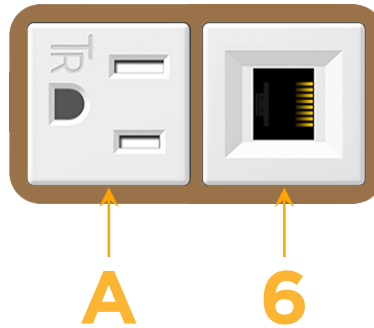

M-POWER-2T

AC POWER & DATA CONNECTIVITY SOLUTION

M-POWER-2TW-A6-BZ5AB

Distributed by

Mormax Company, Inc.

8 Westchester Plaza

Elmsford, NY 10523

914-699-0101

sales@mormax.com

mormax.com

Metro Light & Power's line of power & data solutions offers sophisticated design elements combined with greater ease of installation. Streamlined and low-profile, enhanced by side-exiting cords, our outlets advance the industry with their cutting edge look and feel. We believe flexibility is key, and we provide a variety of mounting options, including the ability to mount in limited spaces. Our outlets are available in many finishes and configurations, in addition to a custom color and finish capability for our clients.

Bezel Finish: **ARCHITECTURAL BRONZE (ABS)**

Custom Finishes Available M-POWER-2TW-A6-BZ5AB

Features:

Module/Port Options:

- **A** Tamper Resistant AC Receptacle
- **E** USB-A & USB-C (20W)
- **M** Double USB-A (Fast Charging Ports - 18W)
- **H** HDMI
- **6** CAT 6
- **12** RJ 12
- **X** Switched AC
- **Y** 3-Way Switch (Low Voltage)
- **V** USB-C (45W High Speed Charging Port)
- **S** USB-C (25W High Speed Charging Port)
- **R** Switched AC (Rocker Switch)
- **D** Dimmer Switch

Plug:

Supplied with Low Profile Flat 45° Angle 120 VAC Plug

Optional Standard Straight 120 VAC Plug

Optional Straight 120 VAC Pass-through Plug

- CLEAN, COMPACT DESIGN
- STREAMLINED
- LOW PROFILE
- SIDE-EXITING CORDS
- PLUG & PLAY
- 6' AC CORD & PLUG (FLAT PLUG STANDARD)
- CUSTOMIZABLE CONFIGURATIONS AND FINISHES
- UL LISTED FOR MOUNTING IN FURNITURE
- 15A