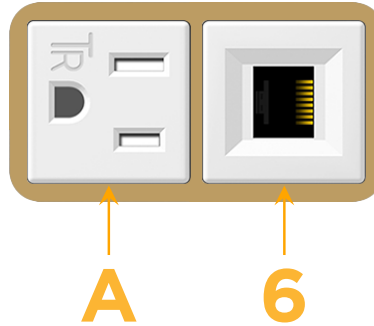

Bezel Finish: **BRASS (ABS)**

Custom Finishes Available M-POWER-2TW-A6-BRAB

Features:

Module/Port Options:

- A** Tamper Resistant AC Receptacle
- E** USB-A & USB-C (20W)
- M** Double USB-A (Fast Charging Ports - 18W)
- H** HDMI
- 6** CAT 6
- 12** RJ 12
- X** Switched AC
- Y** 3-Way Switch (Low Voltage)
- V** USB-C (45W High Speed Charging Port)
- S** USB-C (25W High Speed Charging Port)
- R** Switched AC (Rocker Switch)
- D** Dimmer Switch

Plug:

Supplied with Low Profile Flat 45° Angle 120 VAC Plug

Optional Standard Straight 120 VAC Plug

Optional Straight 120 VAC Pass-through Plug

- CLEAN, COMPACT DESIGN
- STREAMLINED
- LOW PROFILE
- SIDE-EXITING CORDS
- PLUG & PLAY
- 6' AC CORD & PLUG (FLAT PLUG STANDARD)
- CUSTOMIZABLE CONFIGURATIONS AND FINISHES
- UL LISTED FOR MOUNTING IN FURNITURE
- 15A

M-POWER-2T

AC POWER & DATA CONNECTIVITY SOLUTION

M-POWER-2TW-A6-BRAB

Specs:

Modules/Ports:

- A Tamper Resistant AC Receptacle
- 6 CAT 6

Distributed by

Mormax Company, Inc.