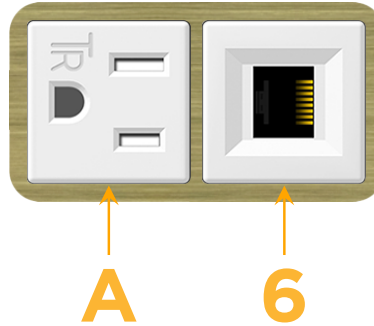

M-POWER-2T

AC POWER & DATA CONNECTIVITY SOLUTION

M-POWER-2TW-A6-BRAAB

Distributed by

Mormax Company, Inc.

8 Westchester Plaza

Elmsford, NY 10523

914-699-0101

sales@mormax.com

mormax.com

Metro Light & Power's line of power & data solutions offers sophisticated design elements combined with greater ease of installation. Streamlined and low-profile, enhanced by side-exiting cords, our outlets advance the industry with their cutting edge look and feel. We believe flexibility is key, and we provide a variety of mounting options, including the ability to mount in limited spaces. Our outlets are available in many finishes and configurations, in addition to a custom color and finish capability for our clients.

Bezel Finish: **BRASS ANTIQUED (ABS)**

Custom Finishes Available M-POWER-2TW-A6-BRAAB

Features:

Module/Port Options:

- **A** Tamper Resistant AC Receptacle
- **E** USB-A & USB-C (20W)
- **M** Double USB-A (Fast Charging Ports - 18W)
- **H** HDMI
- **6** CAT 6
- **12** RJ 12
- **X** Switched AC
- **Y** 3-Way Switch (Low Voltage)
- **V** USB-C (45W High Speed Charging Port)
- **S** USB-C (25W High Speed Charging Port)
- **R** Switched AC (Rocker Switch)
- **D** Dimmer Switch

Plug:

Supplied with Low Profile Flat 45° Angle 120 VAC Plug

Optional Standard Straight 120 VAC Plug

Optional Straight 120 VAC Pass-through Plug

- CLEAN, COMPACT DESIGN
- STREAMLINED
- LOW PROFILE
- SIDE-EXITING CORDS
- PLUG & PLAY
- 6' AC CORD & PLUG (FLAT PLUG STANDARD)
- CUSTOMIZABLE CONFIGURATIONS AND FINISHES
- UL LISTED FOR MOUNTING IN FURNITURE
- 15A