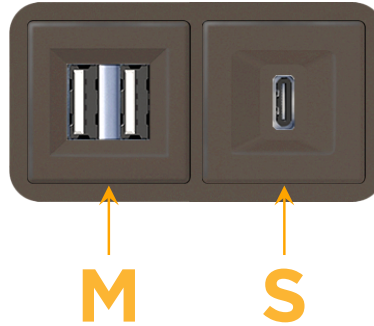

M-POWER-2T

AC POWER & DATA CONNECTIVITY SOLUTION

M-POWER-2TRZ-MS-RZAB

Distributed by

Mormax Company, Inc.

8 Westchester Plaza

Elmsford, NY 10523

914-699-0101

sales@mormax.com

mormax.com

Metro Light & Power's line of power & data solutions offers sophisticated design elements combined with greater ease of installation. Streamlined and low-profile, enhanced by side-exiting cords, our outlets advance the industry with their cutting edge look and feel. We believe flexibility is key, and we provide a variety of mounting options, including the ability to mount in limited spaces. Our outlets are available in many finishes and configurations, in addition to a custom color and finish capability for our clients.

Bezel Finish: **UNICOLOR™ OIL RUBBED BRONZE (ABS)**

Custom Finishes Available M-POWER-2TRZ-MS-RZAB

Features:

Module/Port Options:

- **A** Tamper Resistant AC Receptacle
- **E** USB-A & USB-C (20W)
- **M** Double USB-A (Fast Charging Ports - 18W)
- **H** HDMI
- **6** CAT 6
- **12** RJ 12
- **X** Switched AC
- **Y** 3-Way Switch (Low Voltage)
- **V** USB-C (45W High Speed Charging Port)
- **S** USB-C (25W High Speed Charging Port)
- **R** Switched AC (Rocker Switch)
- **D** Dimmer Switch

Plug:

Supplied with Low Profile Flat 45° Angle 120 VAC Plug

Optional Standard Straight 120 VAC Plug

Optional Straight 120 VAC Pass-through Plug

- CLEAN, COMPACT DESIGN
- STREAMLINED
- LOW PROFILE
- SIDE-EXITING CORDS
- PLUG & PLAY
- 6' AC CORD & PLUG (FLAT PLUG STANDARD)
- CUSTOMIZABLE CONFIGURATIONS AND FINISHES
- UL LISTED FOR MOUNTING IN FURNITURE
- 15A