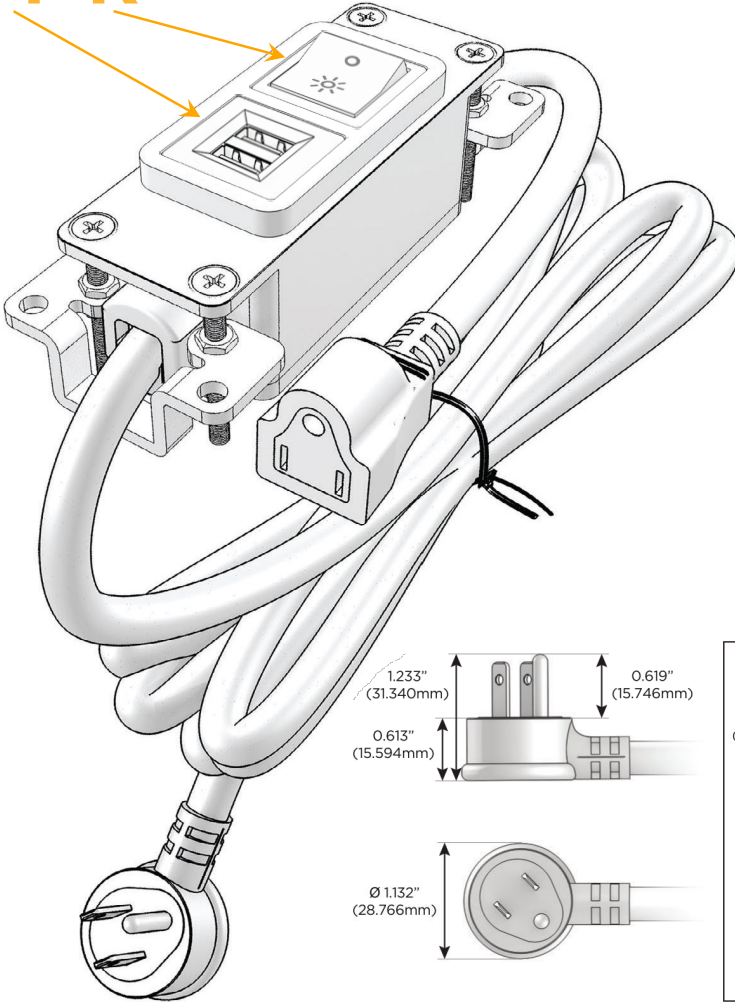

M-POWER-2T

AC POWER & DATA CONNECTIVITY SOLUTION

M-POWER-2TRZ-MR-RZAB

Specs:

Modules/Ports:

- **M** Double USB-A (Fast Charging Ports - 18W)
- **R** Switched AC (Rocker Switch)

Distributed by

Mormax Company, Inc.

8 Westchester Plaza

Elmsford, NY 10523

914-699-0101

sales@mormax.com

mormax.com

M R