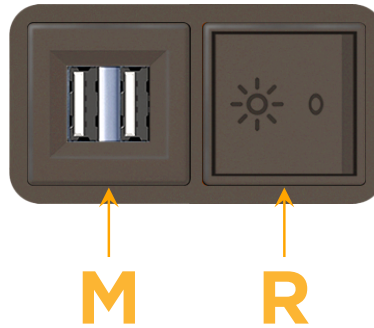

M-POWER-2T

AC POWER & DATA CONNECTIVITY SOLUTION

M-POWER-2TRZ-MR-RZAB

Distributed by

Mormax Company, Inc.

8 Westchester Plaza

Elmsford, NY 10523

914-699-0101

sales@mormax.com

mormax.com

Metro Light & Power's line of power & data solutions offers sophisticated design elements combined with greater ease of installation. Streamlined and low-profile, enhanced by side-exiting cords, our outlets advance the industry with their cutting edge look and feel. We believe flexibility is key, and we provide a variety of mounting options, including the ability to mount in limited spaces. Our outlets are available in many finishes and configurations, in addition to a custom color and finish capability for our clients.

Bezel Finish: **UNICOLOR™ OIL RUBBED BRONZE (ABS)**

Custom Finishes Available M-POWER-2TRZ-MR-RZAB

Features:

Module/Port Options:

- **A** Tamper Resistant AC Receptacle
- **E** USB-A & USB-C (20W)
- **M** Double USB-A (Fast Charging Ports - 18W)
- **H** HDMI
- **6** CAT 6
- **12** RJ 12
- **X** Switched AC
- **Y** 3-Way Switch (Low Voltage)
- **V** USB-C (45W High Speed Charging Port)
- **S** USB-C (25W High Speed Charging Port)
- **R** Switched AC (Rocker Switch)
- **D** Dimmer Switch

Plug:

Supplied with Low Profile Flat 45° Angle 120 VAC Plug

Optional Standard Straight 120 VAC Plug

Optional Straight 120 VAC Pass-through Plug

- CLEAN, COMPACT DESIGN
- STREAMLINED
- LOW PROFILE
- SIDE-EXITING CORDS
- PLUG & PLAY
- 6' AC CORD & PLUG (FLAT PLUG STANDARD)
- CUSTOMIZABLE CONFIGURATIONS AND FINISHES
- UL LISTED FOR MOUNTING IN FURNITURE
- 15A