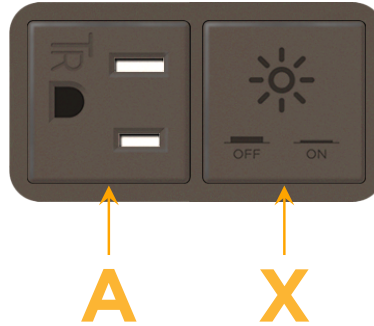

M-POWER-2T

AC POWER & DATA CONNECTIVITY SOLUTION

M-POWER-2TRZ-AX-RZAB

Distributed by

Mormax Company, Inc.

8 Westchester Plaza

Elmsford, NY 10523

914-699-0101

sales@mormax.com

mormax.com

Metro Light & Power's line of power & data solutions offers sophisticated design elements combined with greater ease of installation. Streamlined and low-profile, enhanced by side-exiting cords, our outlets advance the industry with their cutting edge look and feel. We believe flexibility is key, and we provide a variety of mounting options, including the ability to mount in limited spaces. Our outlets are available in many finishes and configurations, in addition to a custom color and finish capability for our clients.

Bezel Finish: **UNICOLOR™ OIL RUBBED BRONZE (ABS)**

Custom Finishes Available M-POWER-2TRZ-AX-RZAB

Features:

Module/Port Options:

- **A** Tamper Resistant AC Receptacle
- **E** USB-A & USB-C (20W)
- **M** Double USB-A (Fast Charging Ports - 18W)
- **H** HDMI
- **6** CAT 6
- **12** RJ 12
- **X** Switched AC
- **Y** 3-Way Switch (Low Voltage)
- **V** USB-C (45W High Speed Charging Port)
- **S** USB-C (25W High Speed Charging Port)
- **R** Switched AC (Rocker Switch)
- **D** Dimmer Switch

Plug:

Supplied with Low Profile Flat 45° Angle 120 VAC Plug

Optional Standard Straight 120 VAC Plug

Optional Straight 120 VAC Pass-through Plug

- CLEAN, COMPACT DESIGN
- STREAMLINED
- LOW PROFILE
- SIDE-EXITING CORDS
- PLUG & PLAY
- 6' AC CORD & PLUG (FLAT PLUG STANDARD)
- CUSTOMIZABLE CONFIGURATIONS AND FINISHES
- UL LISTED FOR MOUNTING IN FURNITURE
- 15A