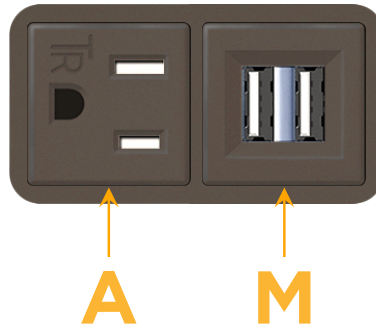

Bezel Finish: **UNICOLOR™ OIL RUBBED BRONZE (ABS)**

Custom Finishes Available M-POWER-2TRZ-AM-RZAB

Features:

Module/Port Options:

- A** Tamper Resistant AC Receptacle
- E** USB-A & USB-C (20W)
- M** Double USB-A (Fast Charging Ports - 18W)
- H** HDMI
- 6** CAT 6
- 12** RJ 12
- X** Switched AC
- Y** 3-Way Switch (Low Voltage)
- V** USB-C (45W High Speed Charging Port)
- S** USB-C (25W High Speed Charging Port)
- R** Switched AC (Rocker Switch)
- D** Dimmer Switch

Plug:

Supplied with Low Profile Flat 45° Angle 120 VAC Plug

Optional Standard Straight 120 VAC Plug

Optional Straight 120 VAC Pass-through Plug

- CLEAN, COMPACT DESIGN
- STREAMLINED
- LOW PROFILE
- SIDE-EXITING CORDS
- PLUG & PLAY
- 6' AC CORD & PLUG (FLAT PLUG STANDARD)
- CUSTOMIZABLE CONFIGURATIONS AND FINISHES
- UL LISTED FOR MOUNTING IN FURNITURE
- 15A

M-POWER-2T

AC POWER & DATA CONNECTIVITY SOLUTION

M-POWER-2TRZ-AM-RZAB

Specs:

Modules/Ports:

- A** Tamper Resistant AC Receptacle
- M** Double USB-A (Fast Charging Ports - 18W)

Distributed by

Mormax Company, Inc.