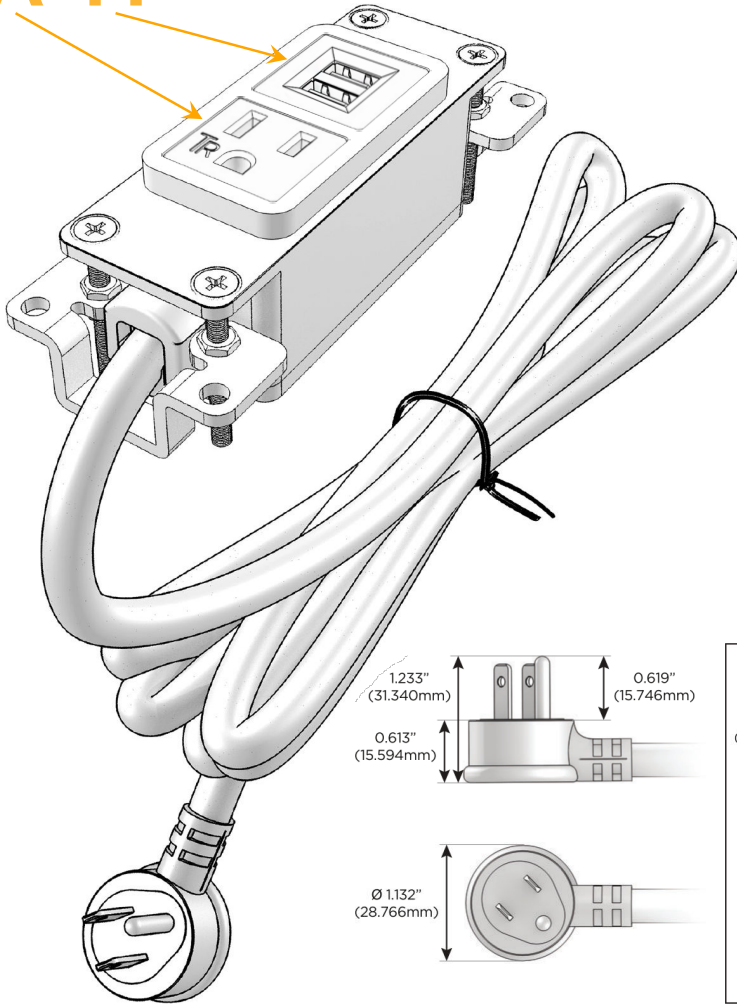

M-POWER-2T

AC POWER & DATA CONNECTIVITY SOLUTION

M-POWER-2TRZ-AM-RZAB

Specs:

Modules/Ports:

- **A** Tamper Resistant AC Receptacle
- **M** Double USB-A (Fast Charging Ports - 18W)

Distributed by

Mormax Company, Inc.

8 Westchester Plaza

Elmsford, NY 10523

914-699-0101

sales@mormax.com

mormax.com

A M