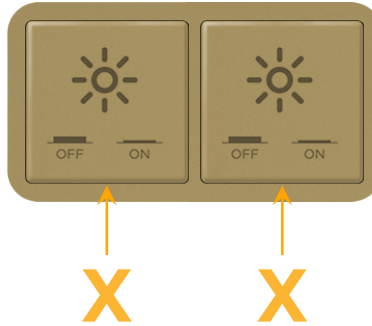

M-POWER-2T

AC POWER & DATA CONNECTIVITY SOLUTION

M-POWER-2TBZ2-XX-BZ2AB

Distributed by

Mormax Company, Inc.

8 Westchester Plaza

Elmsford, NY 10523

914-699-0101

sales@mormax.com

mormax.com

Metro Light & Power's line of power & data solutions offers sophisticated design elements combined with greater ease of installation. Streamlined and low-profile, enhanced by side-exiting cords, our outlets advance the industry with their cutting edge look and feel. We believe flexibility is key, and we provide a variety of mounting options, including the ability to mount in limited spaces. Our outlets are available in many finishes and configurations, in addition to a custom color and finish capability for our clients.

Bezel Finish: **UNICOLOR™ BRONZE (ABS)**

Custom Finishes Available M-POWER-2TBZ2-XX-BZ2AB

Features:

Module/Port Options:

- **A** Tamper Resistant AC Receptacle
- **E** USB-A & USB-C (20W)
- **M** Double USB-A (Fast Charging Ports - 18W)
- **H** HDMI
- **6** CAT 6
- **12** RJ 12
- **X** Switched AC
- **Y** 3-Way Switch (Low Voltage)
- **V** USB-C (45W High Speed Charging Port)
- **S** USB-C (25W High Speed Charging Port)
- **R** Switched AC (Rocker Switch)
- **D** Dimmer Switch

Plug:

Supplied with Low Profile Flat 45° Angle 120 VAC Plug

Optional Standard Straight 120 VAC Plug

Optional Straight 120 VAC Pass-through Plug

- CLEAN, COMPACT DESIGN
- STREAMLINED
- LOW PROFILE
- SIDE-EXITING CORDS
- PLUG & PLAY
- 6' AC CORD & PLUG (FLAT PLUG STANDARD)
- CUSTOMIZABLE CONFIGURATIONS AND FINISHES
- UL LISTED FOR MOUNTING IN FURNITURE
- 15A