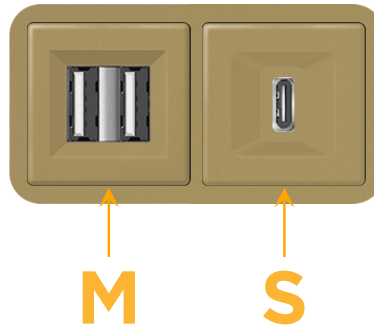

M-POWER-2T

AC POWER & DATA CONNECTIVITY SOLUTION

M-POWER-2TBZ2-MS-BZ2AB

Distributed by

Mormax Company, Inc.

8 Westchester Plaza

Elmsford, NY 10523

914-699-0101

sales@mormax.com

mormax.com

Metro Light & Power's line of power & data solutions offers sophisticated design elements combined with greater ease of installation. Streamlined and low-profile, enhanced by side-exiting cords, our outlets advance the industry with their cutting edge look and feel. We believe flexibility is key, and we provide a variety of mounting options, including the ability to mount in limited spaces. Our outlets are available in many finishes and configurations, in addition to a custom color and finish capability for our clients.

Bezel Finish: **UNICOLOR™ BRONZE (ABS)**

Custom Finishes Available M-POWER-2TBZ2-MS-BZ2AB

Features:

Module/Port Options:

- **A** Tamper Resistant AC Receptacle
- **E** USB-A & USB-C (20W)
- **M** Double USB-A (Fast Charging Ports - 18W)
- **H** HDMI
- **6** CAT 6
- **12** RJ 12
- **X** Switched AC
- **Y** 3-Way Switch (Low Voltage)
- **V** USB-C (45W High Speed Charging Port)
- **S** USB-C (25W High Speed Charging Port)
- **R** Switched AC (Rocker Switch)
- **D** Dimmer Switch

Plug:

Supplied with Low Profile Flat 45° Angle 120 VAC Plug

Optional Standard Straight 120 VAC Plug

Optional Straight 120 VAC Pass-through Plug

- CLEAN, COMPACT DESIGN
- STREAMLINED
- LOW PROFILE
- SIDE-EXITING CORDS
- PLUG & PLAY
- 6' AC CORD & PLUG (FLAT PLUG STANDARD)
- CUSTOMIZABLE CONFIGURATIONS AND FINISHES
- UL LISTED FOR MOUNTING IN FURNITURE
- 15A