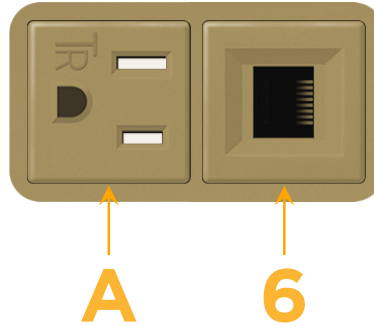

M-POWER-2T

AC POWER & DATA CONNECTIVITY SOLUTION

M-POWER-2TBZ2-A6-BZ2AB

Distributed by

Mormax Company, Inc.

8 Westchester Plaza

Elmsford, NY 10523

914-699-0101

sales@mormax.com

mormax.com

Metro Light & Power's line of power & data solutions offers sophisticated design elements combined with greater ease of installation. Streamlined and low-profile, enhanced by side-exiting cords, our outlets advance the industry with their cutting edge look and feel. We believe flexibility is key, and we provide a variety of mounting options, including the ability to mount in limited spaces. Our outlets are available in many finishes and configurations, in addition to a custom color and finish capability for our clients.

Bezel Finish: **UNICOLOR™ BRONZE (ABS)**

Custom Finishes Available M-POWER-2TBZ2-A6-BZ2AB

Features:

Module/Port Options:

- **A** Tamper Resistant AC Receptacle
- **E** USB-A & USB-C (20W)
- **M** Double USB-A (Fast Charging Ports - 18W)
- **H** HDMI
- **6** CAT 6
- **12** RJ 12
- **X** Switched AC
- **Y** 3-Way Switch (Low Voltage)
- **V** USB-C (45W High Speed Charging Port)
- **S** USB-C (25W High Speed Charging Port)
- **R** Switched AC (Rocker Switch)
- **D** Dimmer Switch

Plug:

Supplied with Low Profile Flat 45° Angle 120 VAC Plug

Optional Standard Straight 120 VAC Plug

Optional Straight 120 VAC Pass-through Plug

- CLEAN, COMPACT DESIGN
- STREAMLINED
- LOW PROFILE
- SIDE-EXITING CORDS
- PLUG & PLAY
- 6' AC CORD & PLUG (FLAT PLUG STANDARD)
- CUSTOMIZABLE CONFIGURATIONS AND FINISHES
- UL LISTED FOR MOUNTING IN FURNITURE
- 15A