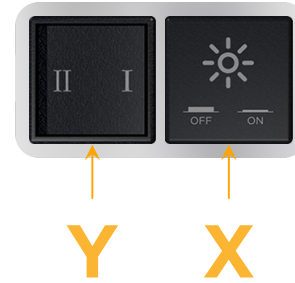

M-POWER-2T

AC POWER & DATA CONNECTIVITY SOLUTION

M-POWER-2T-XY-SS8B(2)

Distributed by

Mormax Company, Inc.

8 Westchester Plaza

Elmsford, NY 10523

914-699-0101

sales@mormax.com

mormax.com

Metro Light & Power's line of power & data solutions offers sophisticated design elements combined with greater ease of installation. Streamlined and low-profile, enhanced by side-exiting cords, our outlets advance the industry with their cutting edge look and feel. We believe flexibility is key, and we provide a variety of mounting options, including the ability to mount in limited spaces. Our outlets are available in many finishes and configurations, in addition to a custom color and finish capability for our clients.

Bezel Finish: **STAINLESS STEEL MIRROR FINISH**

Custom Finishes Available M-POWER-2T-XY-SS8B(2)

Features:

Module/Port Options:

- **A** Tamper Resistant AC Receptacle
- **E** USB-A & USB-C (20W)
- **M** Double USB-A (Fast Charging Ports - 18W)
- **H** HDMI
- **6** CAT 6
- **12** RJ 12
- **X** Switched AC
- **Y** 3-Way Switch (Low Voltage)
- **V** USB-C (45W High Speed Charging Port)
- **S** USB-C (25W High Speed Charging Port)
- **R** Switched AC (Rocker Switch)
- **D** Dimmer Switch

Plug:

Supplied with Low Profile Flat 45° Angle 120 VAC Plug

Optional Standard Straight 120 VAC Plug

Optional Straight 120 VAC Pass-through Plug

- CLEAN, COMPACT DESIGN
- STREAMLINED
- LOW PROFILE
- SIDE-EXITING CORDS
- PLUG & PLAY
- 6' AC CORD & PLUG (FLAT PLUG STANDARD)
- CUSTOMIZABLE CONFIGURATIONS AND FINISHES
- UL LISTED FOR MOUNTING IN FURNITURE
- 15A

UL LISTED AND APPROVED FOR USE ONLY WITH METRO LIGHT & POWER'S UL LISTED LEDS & CLASS 2 UL LISTED LED DRIVERS