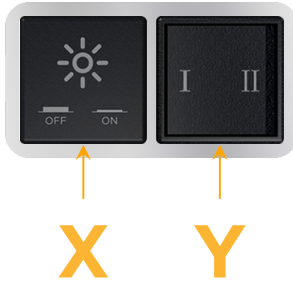

M-POWER-2T

AC POWER & DATA CONNECTIVITY SOLUTION

M-POWER-2T-XY-SS8B(2)

Distributed by

Mormax Company, Inc.

8 Westchester Plaza

Elmsford, NY 10523

914-699-0101

sales@mormax.com

mormax.com

Metro Light & Power's line of power & data solutions offers sophisticated design elements combined with greater ease of installation. Streamlined and low-profile, enhanced by side-exiting cords, our outlets advance the industry with their cutting edge look and feel. We believe flexibility is key, and we provide a variety of mounting options, including the ability to mount in limited spaces. Our outlets are available in many finishes and configurations, in addition to a custom color and finish capability for our clients.

Bezel Finish: **STAINLESS STEEL MIRROR FINISH**

Custom Finishes Available M-POWER-2T-XY-SS8B(2)

Features:

Module/Port Options:

- **A** Tamper Resistant AC Receptacle
- **E** USB-A & USB-C (20W)
- **M** Double USB-A (Fast Charging Ports - 18W)
- **H** HDMI
- **6** CAT 6
- **12** RJ 12
- **X** Switched AC
- **Y** 3-Way Switch (Low Voltage)
- **V** USB-C (45W High Speed Charging Port)
- **S** USB-C (25W High Speed Charging Port)
- **R** Switched AC (Rocker Switch)
- **D** Dimmer Switch

Plug:

Supplied with Low Profile Flat 45° Angle 120 VAC Plug

Optional Standard Straight 120 VAC Plug

Optional Straight 120 VAC Pass-through Plug

- CLEAN, COMPACT DESIGN
- STREAMLINED
- LOW PROFILE
- SIDE-EXITING CORDS
- PLUG & PLAY
- 6' AC CORD & PLUG (FLAT PLUG STANDARD)
- CUSTOMIZABLE CONFIGURATIONS AND FINISHES
- UL LISTED FOR MOUNTING IN FURNITURE
- 15A

UL LISTED AND APPROVED FOR USE ONLY WITH METRO LIGHT & POWER'S UL LISTED LEDS & CLASS 2 UL LISTED LED DRIVERS