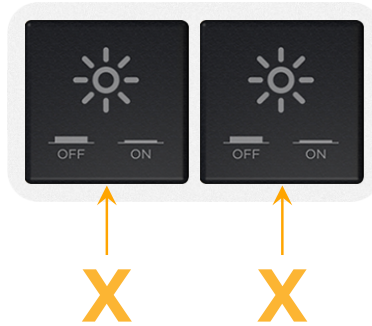

Bezel Finish: **WHITE (STEEL)**

Custom Finishes Available M-POWER-2T-XX-WB

Features:

Module/Port Options:

- A** Tamper Resistant AC Receptacle
- E** USB-A & USB-C (20W)
- M** Double USB-A (Fast Charging Ports - 18W)
- H** HDMI
- 6** CAT 6
- 12** RJ 12
- X** Switched AC
- Y** 3-Way Switch (Low Voltage)
- V** USB-C (45W High Speed Charging Port)
- S** USB-C (25W High Speed Charging Port)
- R** Switched AC (Rocker Switch)
- D** Dimmer Switch

Plug:

Supplied with Low Profile Flat 45° Angle 120 VAC Plug

Optional Standard Straight 120 VAC Plug

Optional Straight 120 VAC Pass-through Plug

- CLEAN, COMPACT DESIGN
- STREAMLINED
- LOW PROFILE
- SIDE-EXITING CORDS
- PLUG & PLAY
- 6' AC CORD & PLUG (FLAT PLUG STANDARD)
- CUSTOMIZABLE CONFIGURATIONS AND FINISHES
- UL LISTED FOR MOUNTING IN FURNITURE
- 15A