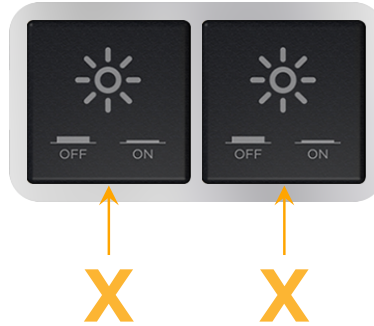

M-POWER-2T

AC POWER & DATA CONNECTIVITY SOLUTION

M-POWER-2T-XX-SS8B

Distributed by

Mormax Company, Inc.

8 Westchester Plaza

Elmsford, NY 10523

914-699-0101

sales@mormax.com

mormax.com

Metro Light & Power's line of power & data solutions offers sophisticated design elements combined with greater ease of installation. Streamlined and low-profile, enhanced by side-exiting cords, our outlets advance the industry with their cutting edge look and feel. We believe flexibility is key, and we provide a variety of mounting options, including the ability to mount in limited spaces. Our outlets are available in many finishes and configurations, in addition to a custom color and finish capability for our clients.

Bezel Finish: **STAINLESS STEEL MIRROR FINISH**

Custom Finishes Available M-POWER-2T-XX-SS8B

Features:

Module/Port Options:

- **A** Tamper Resistant AC Receptacle
- **E** USB-A & USB-C (20W)
- **M** Double USB-A (Fast Charging Ports - 18W)
- **H** HDMI
- **6** CAT 6
- **12** RJ 12
- **X** Switched AC
- **Y** 3-Way Switch (Low Voltage)
- **V** USB-C (45W High Speed Charging Port)
- **S** USB-C (25W High Speed Charging Port)
- **R** Switched AC (Rocker Switch)
- **D** Dimmer Switch

Plug:

Supplied with Low Profile Flat 45° Angle 120 VAC Plug

Optional Standard Straight 120 VAC Plug

Optional Straight 120 VAC Pass-through Plug

- CLEAN, COMPACT DESIGN
- STREAMLINED
- LOW PROFILE
- SIDE-EXITING CORDS
- PLUG & PLAY
- 6' AC CORD & PLUG (FLAT PLUG STANDARD)
- CUSTOMIZABLE CONFIGURATIONS AND FINISHES
- UL LISTED FOR MOUNTING IN FURNITURE
- 15A