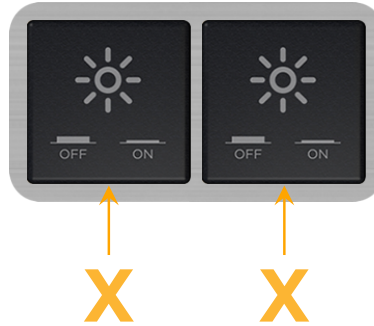

M-POWER-2T

AC POWER & DATA CONNECTIVITY SOLUTION

M-POWER-2T-XX-SS4AB

Distributed by

Mormax Company, Inc.

8 Westchester Plaza

Elmsford, NY 10523

914-699-0101

sales@mormax.com

mormax.com

Metro Light & Power's line of power & data solutions offers sophisticated design elements combined with greater ease of installation. Streamlined and low-profile, enhanced by side-exiting cords, our outlets advance the industry with their cutting edge look and feel. We believe flexibility is key, and we provide a variety of mounting options, including the ability to mount in limited spaces. Our outlets are available in many finishes and configurations, in addition to a custom color and finish capability for our clients.

Bezel Finish: **BRUSHED STAINLESS (ABS)**

Custom Finishes Available M-POWER-2T-XX-SS4AB

Features:

Module/Port Options:

- **A** Tamper Resistant AC Receptacle
- **E** USB-A & USB-C (20W)
- **M** Double USB-A (Fast Charging Ports - 18W)
- **H** HDMI
- **6** CAT 6
- **12** RJ 12
- **X** Switched AC
- **Y** 3-Way Switch (Low Voltage)
- **V** USB-C (45W High Speed Charging Port)
- **S** USB-C (25W High Speed Charging Port)
- **R** Switched AC (Rocker Switch)
- **D** Dimmer Switch

Plug:

Supplied with Low Profile Flat 45° Angle 120 VAC Plug

Optional Standard Straight 120 VAC Plug

Optional Straight 120 VAC Pass-through Plug

- CLEAN, COMPACT DESIGN
- STREAMLINED
- LOW PROFILE
- SIDE-EXITING CORDS
- PLUG & PLAY
- 6' AC CORD & PLUG (FLAT PLUG STANDARD)
- CUSTOMIZABLE CONFIGURATIONS AND FINISHES
- UL LISTED FOR MOUNTING IN FURNITURE
- 15A