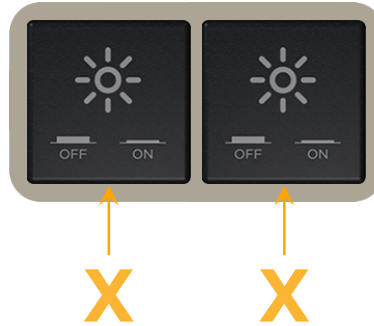

Bezel Finish: **SATIN NICKEL (ABS)**

Custom Finishes Available M-POWER-2T-XX-SAB

Features:

Module/Port Options:

- A** Tamper Resistant AC Receptacle
- E** USB-A & USB-C (20W)
- M** Double USB-A (Fast Charging Ports - 18W)
- H** HDMI
- 6** CAT 6
- 12** RJ 12
- X** Switched AC
- Y** 3-Way Switch (Low Voltage)
- V** USB-C (45W High Speed Charging Port)
- S** USB-C (25W High Speed Charging Port)
- R** Switched AC (Rocker Switch)
- D** Dimmer Switch

Plug:

Supplied with Low Profile Flat 45° Angle 120 VAC Plug

Optional Standard Straight 120 VAC Plug

Optional Straight 120 VAC Pass-through Plug

- CLEAN, COMPACT DESIGN
- STREAMLINED
- LOW PROFILE
- SIDE-EXITING CORDS
- PLUG & PLAY
- 6' AC CORD & PLUG (FLAT PLUG STANDARD)
- CUSTOMIZABLE CONFIGURATIONS AND FINISHES
- UL LISTED FOR MOUNTING IN FURNITURE
- 15A