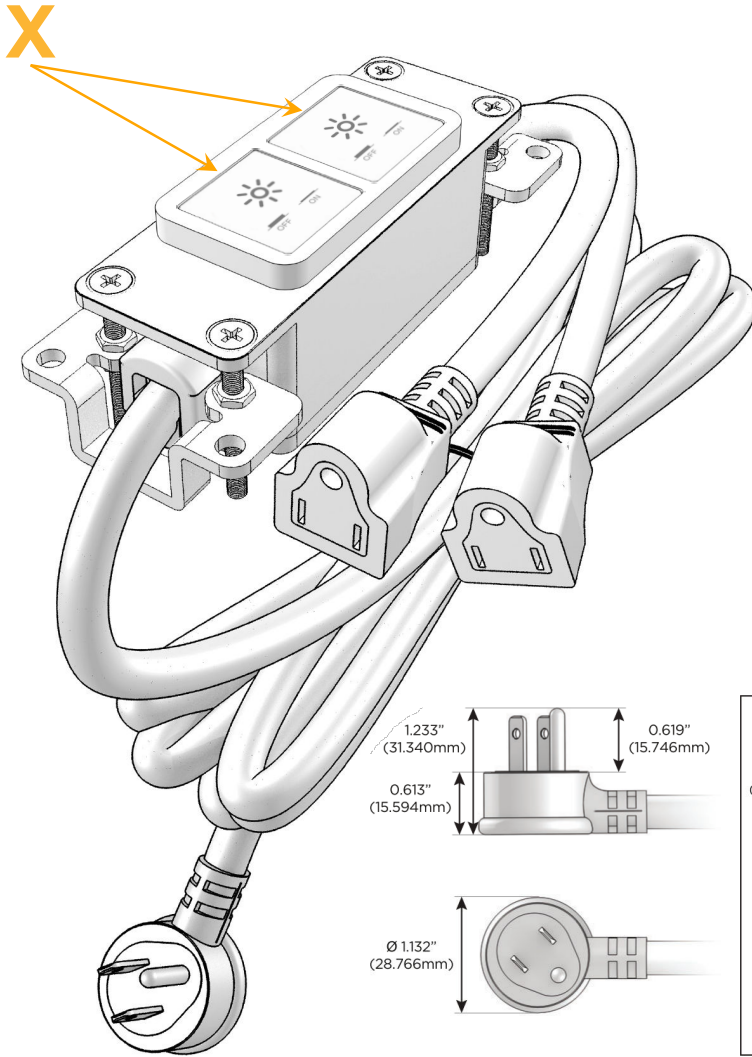

M-POWER-2T

AC POWER & DATA CONNECTIVITY SOLUTION

M-POWER-2T-XX-SAB

Specs:

Modules/Ports:

- X Switched AC

Distributed by

Mormax Company, Inc.

8 Westchester Plaza

Elmsford, NY 10523

914-699-0101

sales@mormax.com

mormax.com