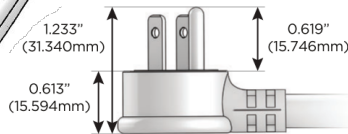

M-POWER-2T

AC POWER & DATA CONNECTIVITY SOLUTION

M-POWER-2T-XX-SAB

Specs:

Modules/Ports:

- X Switched AC

Distributed by

Mormax Company, Inc.

8 Westchester Plaza

Elmsford, NY 10523

914-699-0101

sales@mormax.com

mormax.com

TOP