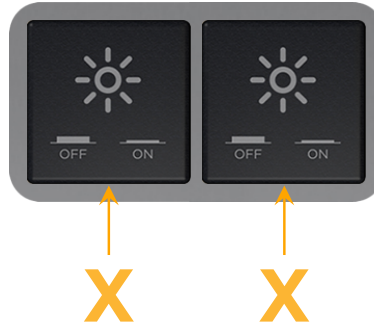

M-POWER-2T

AC POWER & DATA CONNECTIVITY SOLUTION

M-POWER-2T-XX-MAB

Distributed by

Mormax Company, Inc.

8 Westchester Plaza

Elmsford, NY 10523

914-699-0101

sales@mormax.com

mormax.com

Metro Light & Power's line of power & data solutions offers sophisticated design elements combined with greater ease of installation. Streamlined and low-profile, enhanced by side-exiting cords, our outlets advance the industry with their cutting edge look and feel. We believe flexibility is key, and we provide a variety of mounting options, including the ability to mount in limited spaces. Our outlets are available in many finishes and configurations, in addition to a custom color and finish capability for our clients.

Bezel Finish: **MAGNESIUM (ABS)**

Custom Finishes Available M-POWER-2T-XX-MAB

Features:

Module/Port Options:

- **A** Tamper Resistant AC Receptacle
- **E** USB-A & USB-C (20W)
- **M** Double USB-A (Fast Charging Ports - 18W)
- **H** HDMI
- **6** CAT 6
- **12** RJ 12
- **X** Switched AC
- **Y** 3-Way Switch (Low Voltage)
- **V** USB-C (45W High Speed Charging Port)
- **S** USB-C (25W High Speed Charging Port)
- **R** Switched AC (Rocker Switch)
- **D** Dimmer Switch

Plug:

Supplied with Low Profile Flat 45° Angle 120 VAC Plug

Optional Standard Straight 120 VAC Plug

Optional Straight 120 VAC Pass-through Plug

- CLEAN, COMPACT DESIGN
- STREAMLINED
- LOW PROFILE
- SIDE-EXITING CORDS
- PLUG & PLAY
- 6' AC CORD & PLUG (FLAT PLUG STANDARD)
- CUSTOMIZABLE CONFIGURATIONS AND FINISHES
- UL LISTED FOR MOUNTING IN FURNITURE
- 15A