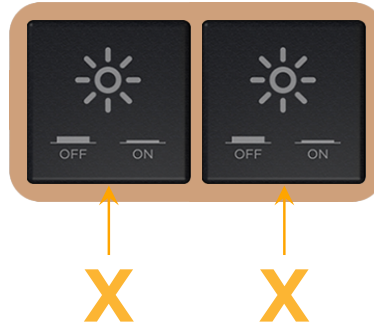

Bezel Finish: **COPPER (ABS)**

Custom Finishes Available M-POWER-2T-XX-CUAB

Features:

Module/Port Options:

- A** Tamper Resistant AC Receptacle
- E** USB-A & USB-C (20W)
- M** Double USB-A (Fast Charging Ports - 18W)
- H** HDMI
- 6** CAT 6
- 12** RJ 12
- X** Switched AC
- Y** 3-Way Switch (Low Voltage)
- V** USB-C (45W High Speed Charging Port)
- S** USB-C (25W High Speed Charging Port)
- R** Switched AC (Rocker Switch)
- D** Dimmer Switch

Plug:

Supplied with Low Profile Flat 45° Angle 120 VAC Plug

Optional Standard Straight 120 VAC Plug

Optional Straight 120 VAC Pass-through Plug

- CLEAN, COMPACT DESIGN
- STREAMLINED
- LOW PROFILE
- SIDE-EXITING CORDS
- PLUG & PLAY
- 6' AC CORD & PLUG (FLAT PLUG STANDARD)
- CUSTOMIZABLE CONFIGURATIONS AND FINISHES
- UL LISTED FOR MOUNTING IN FURNITURE
- 15A