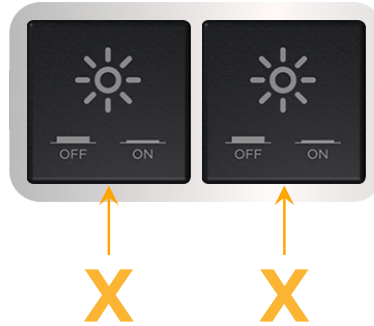

Bezel Finish: **CHROME (ABS)**

Custom Finishes Available M-POWER-2T-XX-CRAB

Features:

Module/Port Options:

- A** Tamper Resistant AC Receptacle
- E** USB-A & USB-C (20W)
- M** Double USB-A (Fast Charging Ports - 18W)
- H** HDMI
- 6** CAT 6
- 12** RJ 12
- X** Switched AC
- Y** 3-Way Switch (Low Voltage)
- V** USB-C (45W High Speed Charging Port)
- S** USB-C (25W High Speed Charging Port)
- R** Switched AC (Rocker Switch)
- D** Dimmer Switch

Plug:

Supplied with Low Profile Flat 45° Angle 120 VAC Plug

Optional Standard Straight 120 VAC Plug

Optional Straight 120 VAC Pass-through Plug

- CLEAN, COMPACT DESIGN
- STREAMLINED
- LOW PROFILE
- SIDE-EXITING CORDS
- PLUG & PLAY
- 6' AC CORD & PLUG (FLAT PLUG STANDARD)
- CUSTOMIZABLE CONFIGURATIONS AND FINISHES
- UL LISTED FOR MOUNTING IN FURNITURE
- 15A