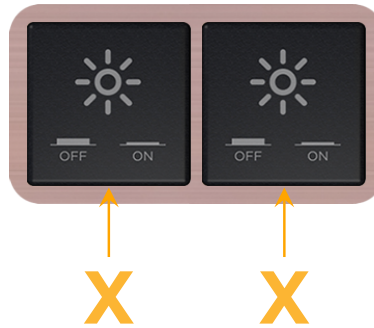

Bezel Finish: **CHAMPAGNE (ABS)**

Custom Finishes Available M-POWER-2T-XX-CHAB

Features:

Module/Port Options:

- A** Tamper Resistant AC Receptacle
- E** USB-A & USB-C (20W)
- M** Double USB-A (Fast Charging Ports - 18W)
- H** HDMI
- 6** CAT 6
- 12** RJ 12
- X** Switched AC
- Y** 3-Way Switch (Low Voltage)
- V** USB-C (45W High Speed Charging Port)
- S** USB-C (25W High Speed Charging Port)
- R** Switched AC (Rocker Switch)
- D** Dimmer Switch

Plug:

Supplied with Low Profile Flat 45° Angle 120 VAC Plug

Optional Standard Straight 120 VAC Plug

Optional Straight 120 VAC Pass-through Plug

- CLEAN, COMPACT DESIGN
- STREAMLINED
- LOW PROFILE
- SIDE-EXITING CORDS
- PLUG & PLAY
- 6' AC CORD & PLUG (FLAT PLUG STANDARD)
- CUSTOMIZABLE CONFIGURATIONS AND FINISHES
- UL LISTED FOR MOUNTING IN FURNITURE
- 15A